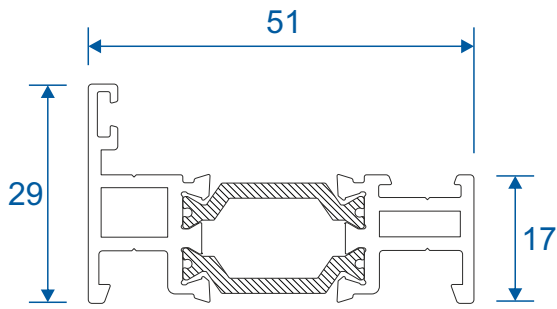

Two Track

Threshold	12
Threshold With Cill	13
Head	14
Head With Extension	15
Jamb	16

Three Track

Threshold	17
Threshold With Cill	18
Head	19
Head With Extension	20
Jamb	21

Interlocks

Slim - Standard & Medium Duty	22
Slim - Heavy Duty	23
Standard	24
Single Heavy Duty	25
Double Heavy Duty	26

Meeting Stiles

4 Panel Stile	27
3 Panel, Two Track Stile	28

Outer Frames

VG511N - Two Track

VG513N - Three Track

Sash & Beads

VG521N - Sash

VG560 - 28mm Sash Bead

VG416 - 24mm Sash Bead

VG565 - Slim Interlock Bead

Cover Plates

VG514 - Two Track Cover

VG515 - Three Track Cover

VG537 - Slim Interlock Cover

VG530 - Interlock Cover

Slim Interlockers

VG535 - Slim Internal Interlock

VG536 - Slim External Interlock

VG534 - Slim Internal Interlock

VG539 - Slim Reinforced External Interlock

Heavy Duty Interlock

VG532 - Heavy Duty Section

VG533 - Heavy Duty Cover Cap