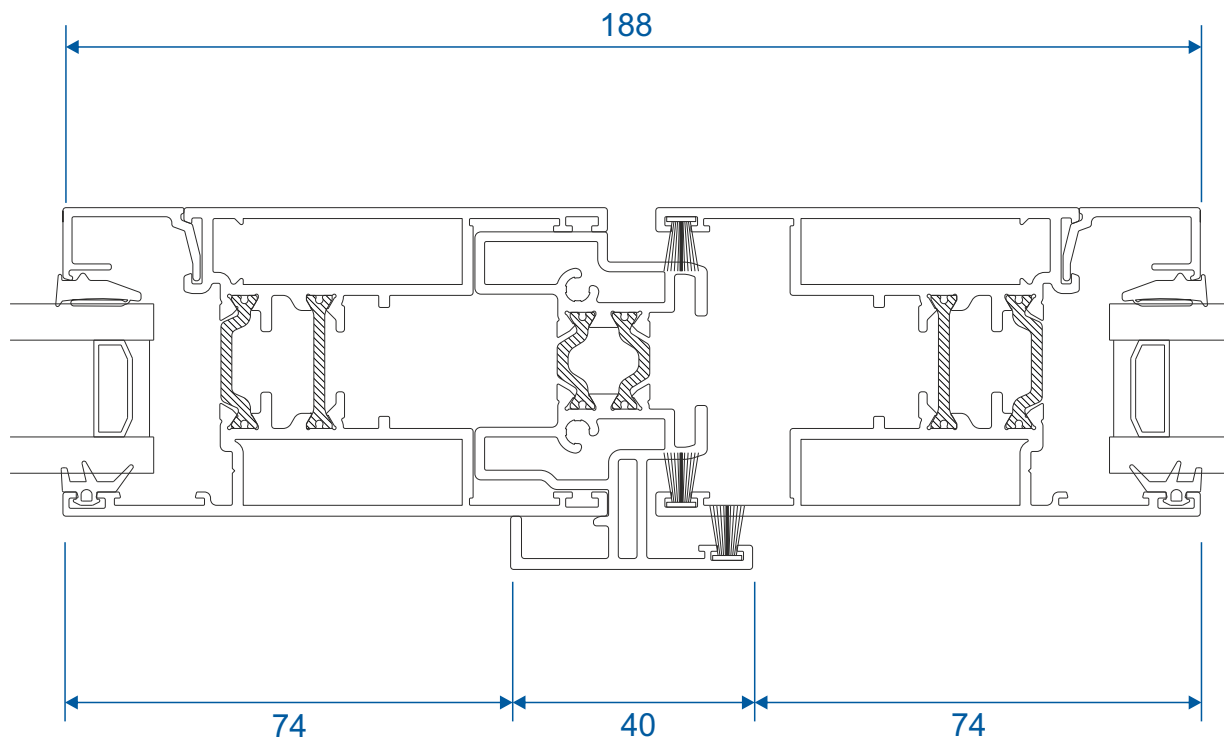

Slim - Heavy Duty

Interlocks

Single Heavy Duty

Interlocks

Standard

Interlocks

Double Heavy Duty

Only available on 2 or 4 panel configurations.

Meeting Stiles

Standard 4 Pane

Meeting Stiles

3 Panels On Two Tracks

Main Office & Factory

Units 4-5, t: 01268 681612 (20 lines)
Charfleets Road, f: 01268 510058
Canvey Island, e: sales@duration.co.uk
Essex. SS8 0PQ w: www.duration.co.uk