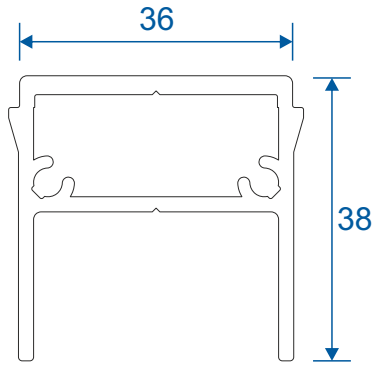

VG416 - 24mm Sash Bead

VG565 - Slim Interlock Bead

Cover Plates

VG514 - Two Track Cover

VG515 - Three Track Cover

VG537 - Slim Interlock Cover

VG530 - Interlock Cover

Slim Interlockers

VG535 - Slim Internal Interlock

VG536 - Slim External Interlock

VG534 - Slim Internal Interlock

VG539 - Slim Reinforced External Interlock

Heavy Duty Interlock

VG532 - Heavy Duty Section

VG533 - Heavy Duty Cover Cap

Meeting Stiles

VG542 - Meeting Stile (4 panels on two tracks)

VG632 - Meeting Stile (3 panels on a two tracks)

Head Extensions

VG572 - Two Track Head Extension For VG511N

VG573 - Three Track Head Extension For VG513N