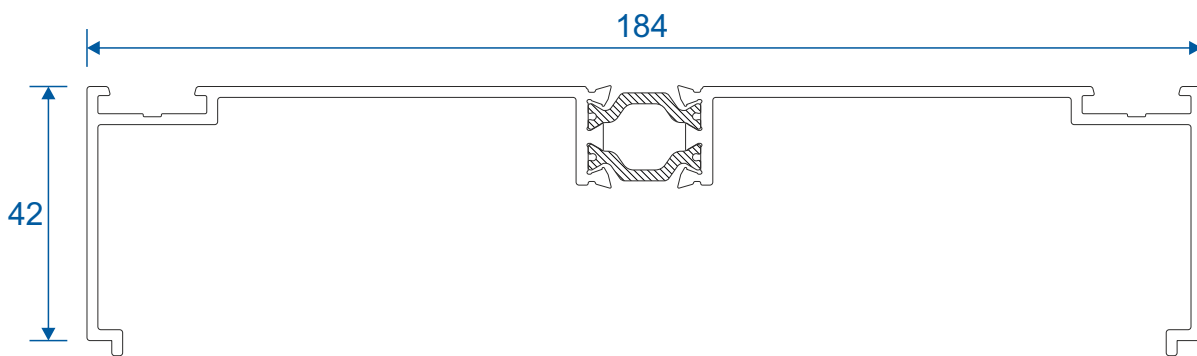

Meeting Stiles

VG542 - Meeting Stile (4 panels on two tracks)

VG632 - Meeting Stile (3 panels on a two tracks)

Head Extensions

VG572 - Two Track Head Extension For VG511N

VG573 - Three Track Head Extension For VG513N

Cills

ETC458 - 190mm Cill

ETC478 - 300mm Cill For Three Track VG513

PVC Parts & Extras

UG050 - PVC Infill

VG553 / UG852 - PVC Interlock & Infill

VG552N - PVC Slim Interlock

VL72 - Weather Drip

Two Track

Threshold

Two Track

Threshold With Cill

Two Track

Head

Two Track

Head With Extension (Used For Trickle Vents)