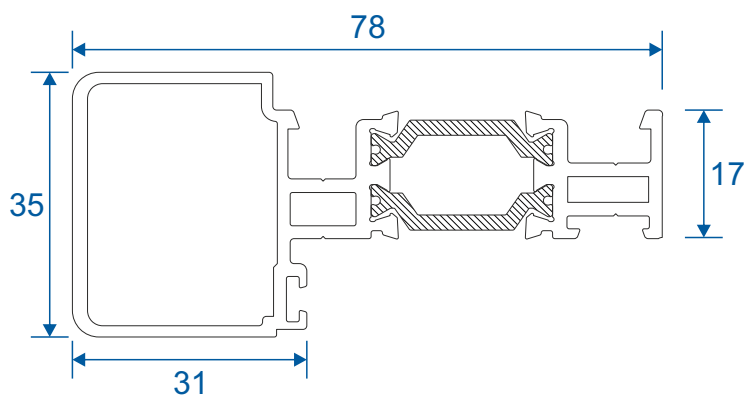

Meeting Stiles

4 Panel Stile	27
3 Panel, Two Track Stile	28

Outer Frames

VG511N - Two Track

VG513N - Three Track

Sash & Beads

VG521N - Sash

VG560 - 28mm Sash Bead

VG416 - 24mm Sash Bead

VG565 - Slim Interlock Bead

Cover Plates

VG514 - Two Track Cover

VG515 - Three Track Cover

VG537 - Slim Interlock Cover

VG530 - Interlock Cover

Slim Interlockers

VG535 - Slim Internal Interlock

VG536 - Slim External Interlock

VG534 - Slim Internal Interlock

VG539 - Slim Reinforced External Interlock

Heavy Duty Interlock

VG532 - Heavy Duty Section

VG533 - Heavy Duty Cover Cap