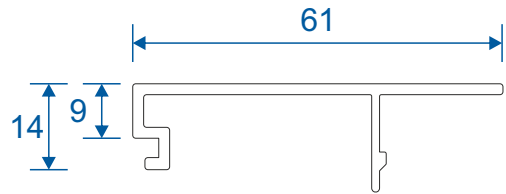

Meeting Stiles

4 Panel Stile	27
3 Panel, Two Track Stile	28

Outer Frames

VG511N - Two Track

VG513N - Three Track

Sash & Beads

VG521N - Sash

VG560 - 28mm Sash Bead

VG416 - 24mm Sash Bead

VG565 - Slim Interlock Bead

Cover Plates

VG514 - Two Track Cover

VG515 - Three Track Cover

VG537 - Slim Interlock Cover

VG530 - Interlock Cover

Slim Interlockers

VG535 - Slim Internal Interlock

VG536 - Slim External Interlock

VG534 - Slim Internal Interlock

VG539 - Slim Reinforced External Interlock

Heavy Duty Interlock

VG532 - Heavy Duty Section

VG533 - Heavy Duty Cover Cap