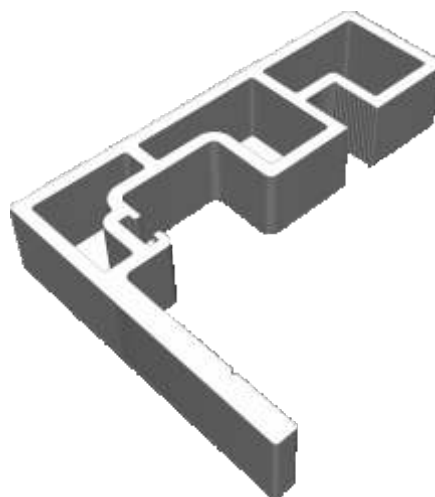

VG416 - 24mm Sash Bead

VG565 - Slim Interlock Bead

Cover Plates

VG514 - Two Track Cover

VG515 - Three Track Cover

VG537 - Slim Interlock Cover

VG530 - Interlock Cover

Slim Interlockers

VG535 - Slim Internal Interlock

VG536 - Slim External Interlock

VG534 - Slim Internal Interlock

VG539 - Slim Reinforced External Interlock

Heavy Duty Interlock

VG532 - Heavy Duty Section

VG533 - Heavy Duty Cover Cap

Meeting Stiles

VG542 - Meeting Stile (4 panels on two tracks)

VG632 - Meeting Stile (3 panels on a two tracks)

Head Extensions

VG572 - Two Track Head Extension For VG511N

VG573 - Three Track Head Extension For VG513N

Cills

ETC458 - 190mm Cill

ETC478 - 300mm Cill For Three Track VG513

PVC Parts & Extras

UG050 - PVC Infill

VG553 / UG852 - PVC Interlock & Infill

VG552N - PVC Slim Interlock

VL72 - Weather Drip