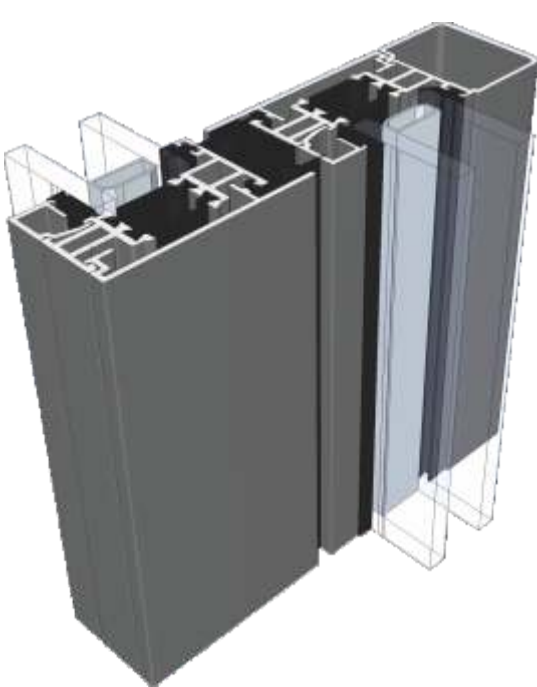

Three Track

Head With Extension (Used For Trickle Vents)

Three Track

Jamb

Interlocks

Slim - Standard Duty

Slim - Medium Duty

Interlocks

Slim - Heavy Duty

Interlocks

Single Heavy Duty

Interlocks

Standard

Interlocks

Double Heavy Duty

Only available on 2 or 4 panel configurations.