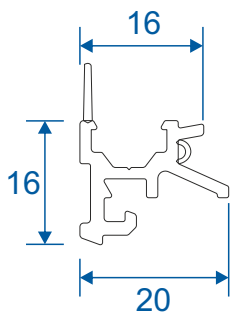

Cills

ETC458 - 190mm Cill

ETC478 - 300mm Cill For Three Track VG513

PVC Parts & Extras

UG050 - PVC Infill

VG553 / UG852 - PVC Interlock & Infill

VG552N - PVC Slim Interlock

VL72 - Weather Drip

Two Track

Threshold

Two Track

Threshold With Cill

Two Track

Head

Two Track

Head With Extension (Used For Trickle Vents)

Two Track

Jamb

Three Track

Threshold

Three Track

Threshold With Cill

Three Track

Head