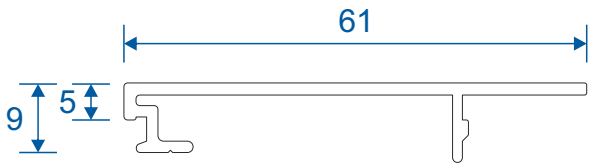

VG416 - 24mm Sash Bead

VG565 - Slim Interlock Bead

Cover Plates

VG514 - Two Track Cover

VG515 - Three Track Cover

VG537 - Slim Interlock Cover

VG530 - Interlock Cover

Slim Interlockers

VG535 - Slim Internal Interlock

VG536 - Slim External Interlock

VG534 - Slim Internal Interlock

VG539 - Slim Reinforced External Interlock

Heavy Duty Interlock

VG532 - Heavy Duty Section

VG533 - Heavy Duty Cover Cap