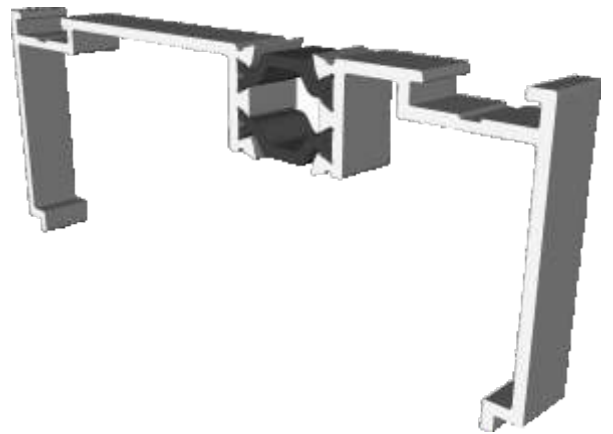

Meeting Stiles

VG542 - Meeting Stile (4 panels on two tracks)

VG632 - Meeting Stile (3 panels on a two tracks)

Head Extensions

VG572 - Two Track Head Extension For VG511N

VG573 - Three Track Head Extension For VG513N

Cills

ETC458 - 190mm Cill

ETC478 - 300mm Cill For Three Track VG513

PVC Parts & Extras

UG050 - PVC Infill

VG553 / UG852 - PVC Interlock & Infill

VG552N - PVC Slim Interlock

VL72 - Weather Drip