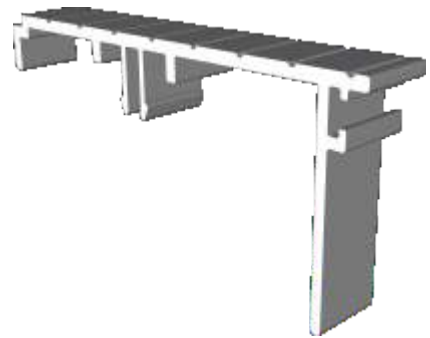

VG416 - 24mm Sash Bead

VG565 - Slim Interlock Bead

Cover Plates

VG514 - Two Track Cover

VG515 - Three Track Cover

VG537 - Slim Interlock Cover

VG530 - Interlock Cover

Slim Interlockers