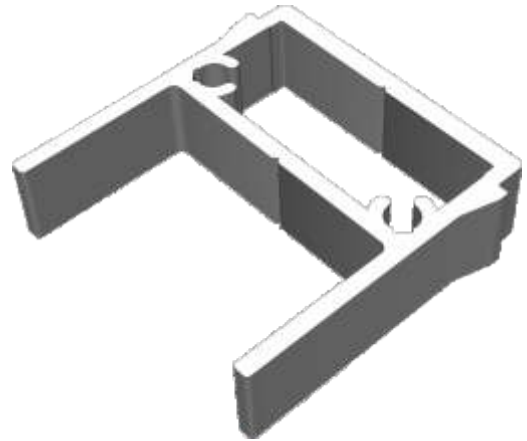

VG416 - 24mm Sash Bead

VG565 - Slim Interlock Bead

Cover Plates

VG514 - Two Track Cover

VG515 - Three Track Cover

VG537 - Slim Interlock Cover

VG530 - Interlock Cover

Slim Interlockers

VG535 - Slim Internal Interlock

VG536 - Slim External Interlock

VG534 - Slim Internal Interlock

VG539 - Slim Reinforced External Interlock

Heavy Duty Interlock

VG532 - Heavy Duty Section

VG533 - Heavy Duty Cover Cap