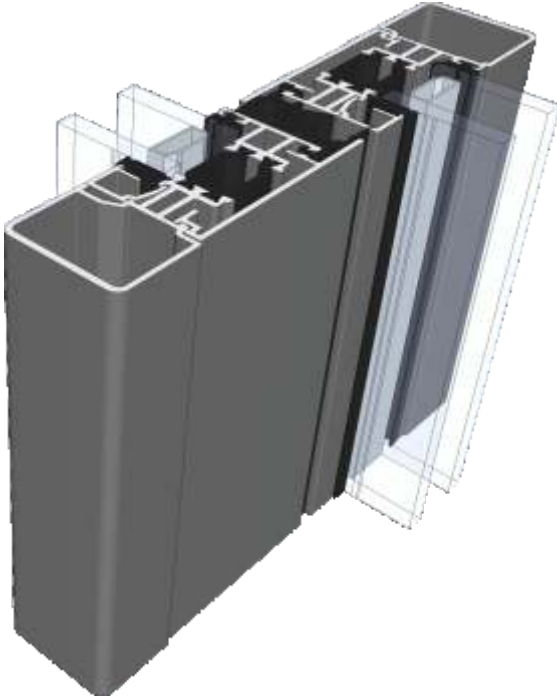

Three Track

Head With Extension (Used For Trickle Vents)

Three Track

Jamb

Interlocks

Slim - Standard Duty

Slim - Medium Duty

Interlocks

Slim - Heavy Duty

Interlocks

Single Heavy Duty

Interlocks

Standard

Interlocks

Double Heavy Duty

Only available on 2 or 4 panel configurations.