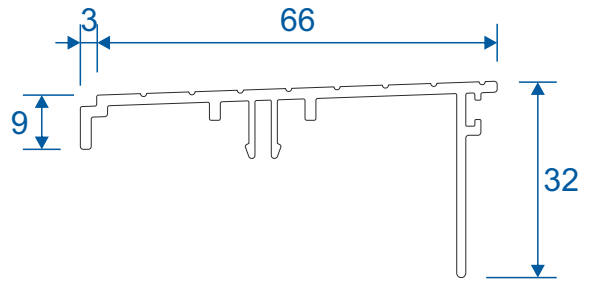

Meeting Stiles

4 Panel Stile	27
3 Panel, Two Track Stile	28

Outer Frames

VG511N - Two Track

VG513N - Three Track

Sash & Beads

VG521N - Sash

VG560 - 28mm Sash Bead

VG416 - 24mm Sash Bead

VG565 - Slim Interlock Bead

Cover Plates

VG514 - Two Track Cover

VG515 - Three Track Cover

VG537 - Slim Interlock Cover

VG530 - Interlock Cover

Slim Interlockers

VG535 - Slim Internal Interlock

VG536 - Slim External Interlock

VG534 - Slim Internal Interlock

VG539 - Slim Reinforced External Interlock

Heavy Duty Interlock

VG532 - Heavy Duty Section

VG533 - Heavy Duty Cover Cap