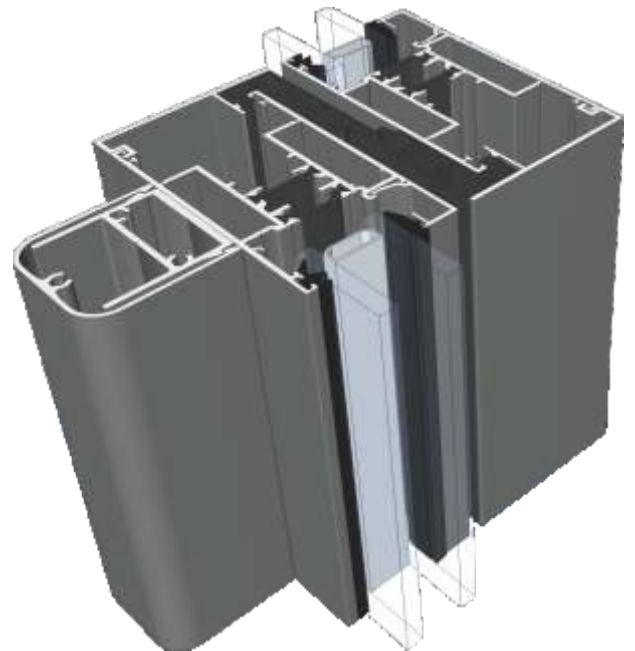

Three Track

Head With Extension (Used For Trickle Vents)

Three Track

Jamb

Interlocks

Slim - Standard Duty

Slim - Medium Duty

Interlocks

Slim - Heavy Duty

Interlocks

Single Heavy Duty

Interlocks

Standard

Interlocks

Double Heavy Duty

Only available on 2 or 4 panel configurations.