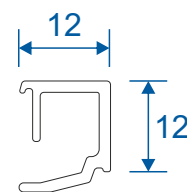

Penthouse Plus LS Patio

Section Identification Guide

DURATION
WINDOWS

Contents

Profiles

Outer Frames	3
Sash & Beads	4
Cover Plates	5
Slim / Slim Reinforced Interlock	6
Reinforced Interlock	7
Meeting Stiles	8
Head Extensions	9
Cills	10
PVC Parts & Extras	11

Two Track

Threshold	12
Threshold With Cill	13
Head	14
Head With Extension	15
Jamb	16

Three Track

Threshold	17
Threshold With Cill	18
Head	19
Head With Extension	20
Jamb	21

Interlocks

Slim - Standard & Medium Duty	22
Slim - Heavy Duty	23
Standard	24
Single Heavy Duty	25
Double Heavy Duty	26

Meeting Stiles

4 Panel Stile	27
3 Panel, Two Track Stile	28

Outer Frames

VG511N - Two Track

VG513N - Three Track

Sash & Beads

VG521N - Sash

VG560 - 28mm Sash Bead

VG416 - 24mm Sash Bead

VG565 - Slim Interlock Bead

Cover Plates

VG514 - Two Track Cover

VG515 - Three Track Cover

VG537 - Slim Interlock Cover

VG530 - Interlock Cover

Slim Interlockers