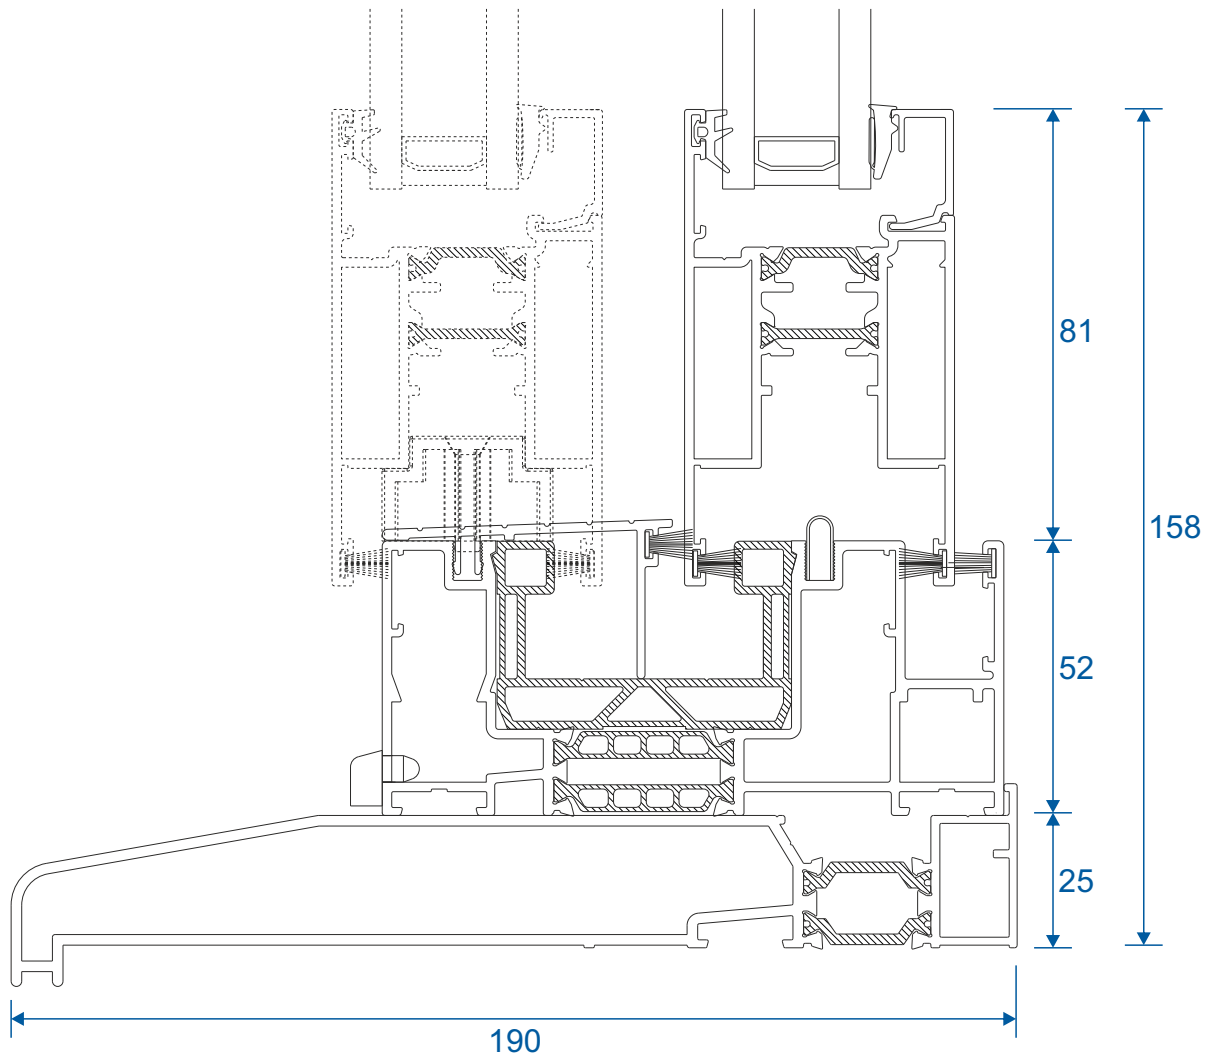

Cills

ETC458 - 190mm Cill

ETC478 - 300mm Cill For Three Track VG513

PVC Parts & Extras

UG050 - PVC Infill

VG553 / UG852 - PVC Interlock & Infill

VG552N - PVC Slim Interlock

VL72 - Weather Drip

Two Track

Threshold

Two Track

Threshold With Cill

Two Track

Head

Two Track

Head With Extension (Used For Trickle Vents)