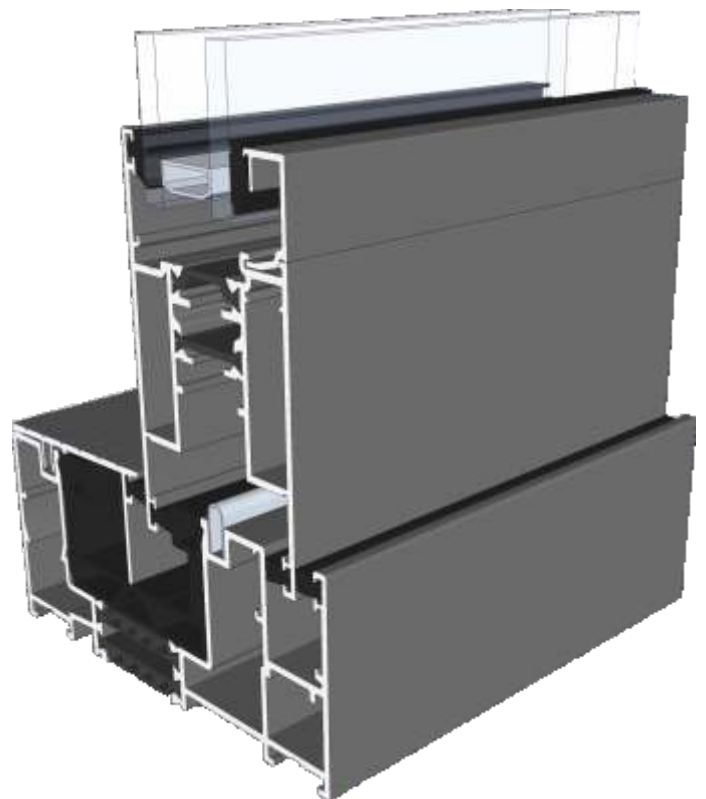

Two Track

Threshold