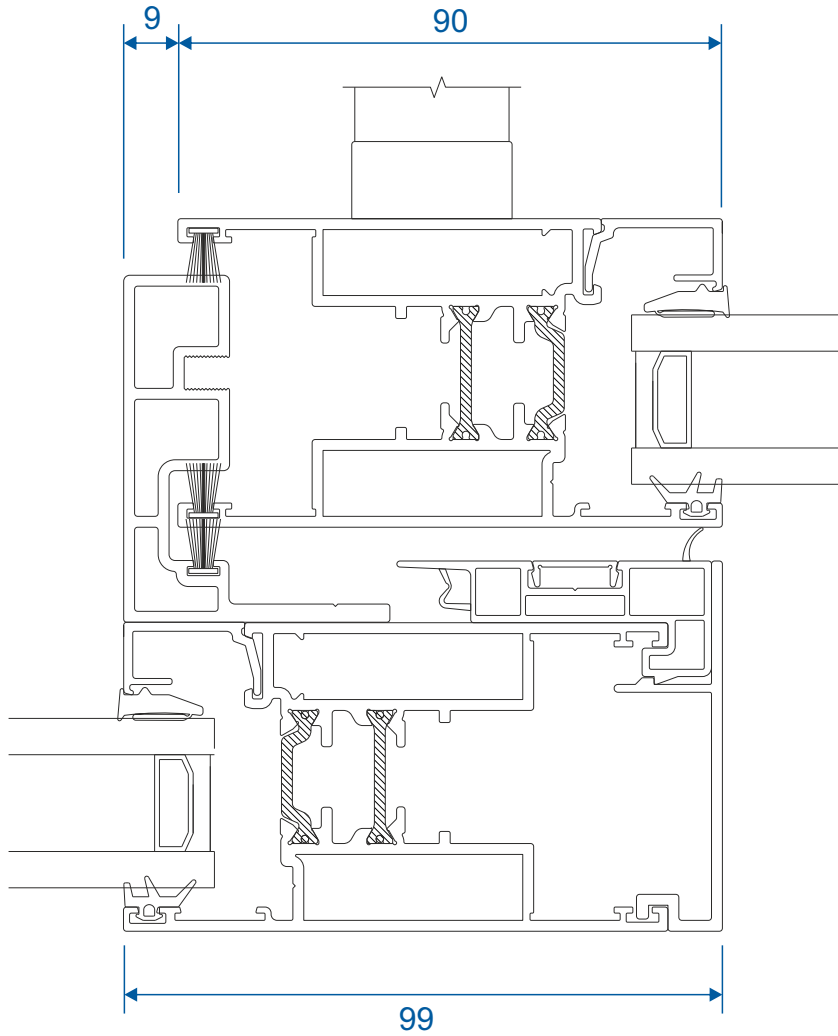

Slim - Heavy Duty

Interlocks

Single Heavy Duty

Interlocks

Standard

Interlocks

Double Heavy Duty

Only available on 2 or 4 panel configurations.

Meeting Stiles

Standard 4 Pane

Meeting Stiles

3 Panels On Two Tracks

Main Office & Factory

Units 4-5, t: 01268 681612 (20 lines)
Charfleets Road, f: 01268 510058
Canvey Island, e: sales@duration.co.uk
Essex. SS8 0PQ w: www.duration.co.uk