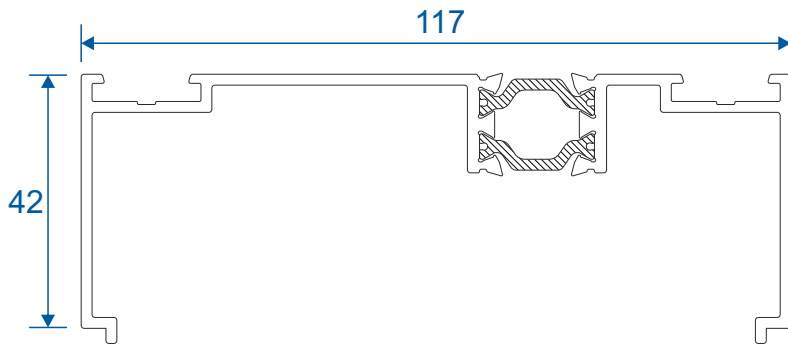

Meeting Stiles

VG542 - Meeting Stile (4 panels on two tracks)

VG632 - Meeting Stile (3 panels on a two tracks)

Head Extensions

VG572 - Two Track Head Extension For VG511N

VG573 - Three Track Head Extension For VG513N

Cills

ETC458 - 190mm Cill

ETC478 - 300mm Cill For Three Track VG513

PVC Parts & Extras

UG050 - PVC Infill

VG553 / UG852 - PVC Interlock & Infill

VG552N - PVC Slim Interlock

VL72 - Weather Drip

Two Track

Threshold

Two Track

Threshold With Cill

Two Track

Head

Two Track

Head With Extension (Used For Trickle Vents)