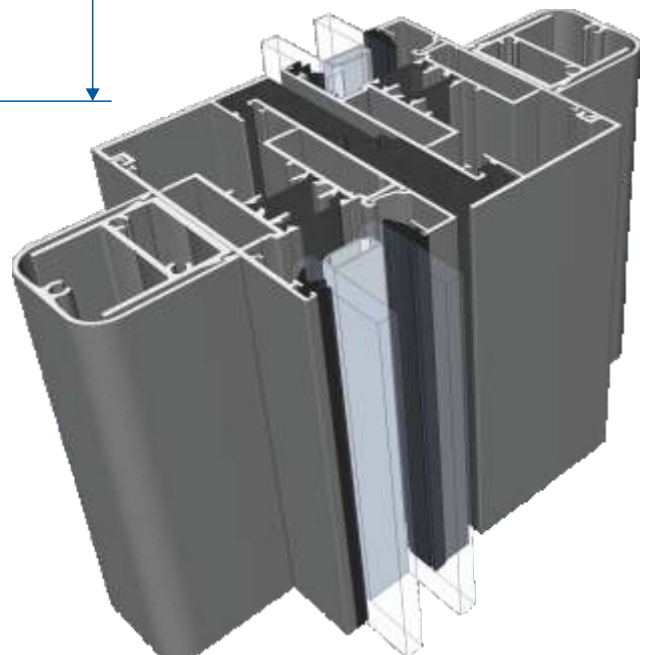

Three Track

Head With Extension (Used For Trickle Vents)

Three Track

Jamb

Interlocks

Slim - Standard Duty

Slim - Medium Duty

Interlocks

Slim - Heavy Duty

Interlocks

Single Heavy Duty

Interlocks

Standard

Interlocks

Double Heavy Duty

Only available on 2 or 4 panel configurations.