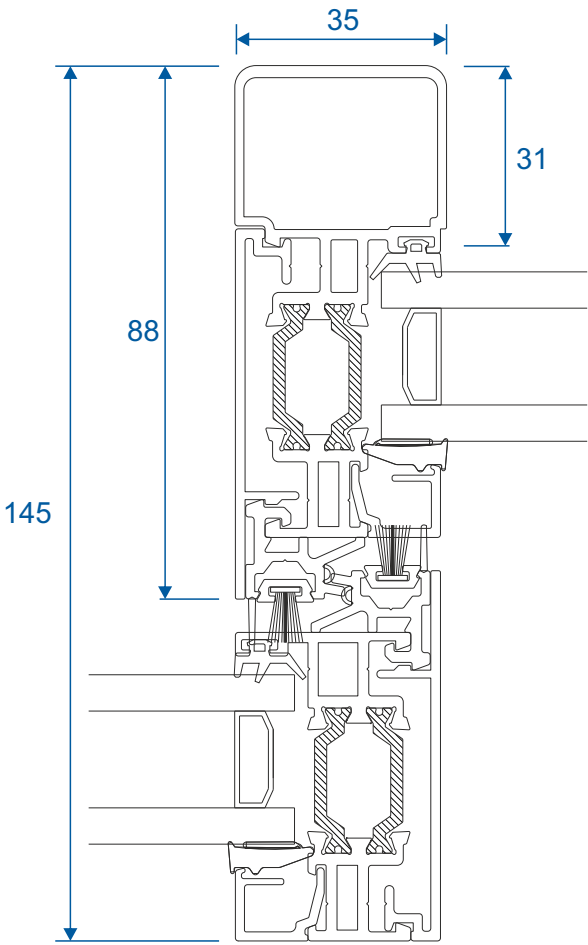

Two Track

Jamb

Three Track

Threshold

Three Track

Threshold With Cill

Three Track

Head

Three Track

Head With Extension (Used For Trickle Vents)

Three Track

Jamb

Interlocks

Slim - Standard Duty

Slim - Medium Duty

Interlocks

Slim - Heavy Duty

Interlocks

Single Heavy Duty

Interlocks

Standard

Interlocks

Double Heavy Duty

Only available on 2 or 4 panel configurations.

Meeting Stiles

Standard 4 Pane

Meeting Stiles

3 Panels On Two Tracks

Main Office & Factory

Units 4-5, t: 01268 681612 (20 lines)
Charfleets Road, f: 01268 510058
Canvey Island, e: sales@duration.co.uk
Essex. SS8 0PQ w: www.duration.co.uk