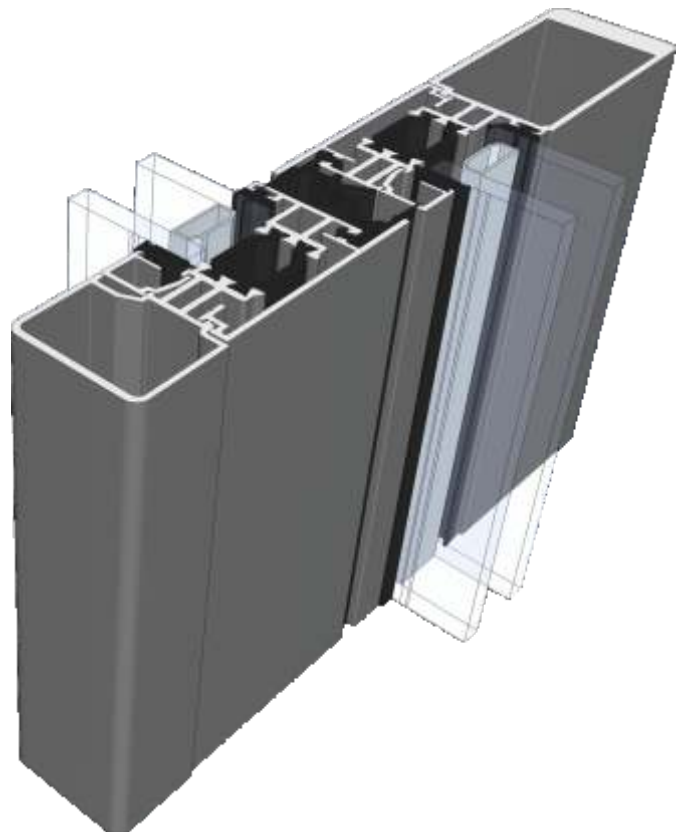

Two Track

Jamb

Three Track

Threshold

Three Track

Threshold With Cill

Three Track

Head

Three Track

Head With Extension (Used For Trickle Vents)

Three Track

Jamb

Interlocks

Slim - Standard Duty

Slim - Medium Duty

Interlocks

Slim - Heavy Duty

Interlocks

Single Heavy Duty

Interlocks

Standard

Interlocks

Double Heavy Duty

Only available on 2 or 4 panel configurations.