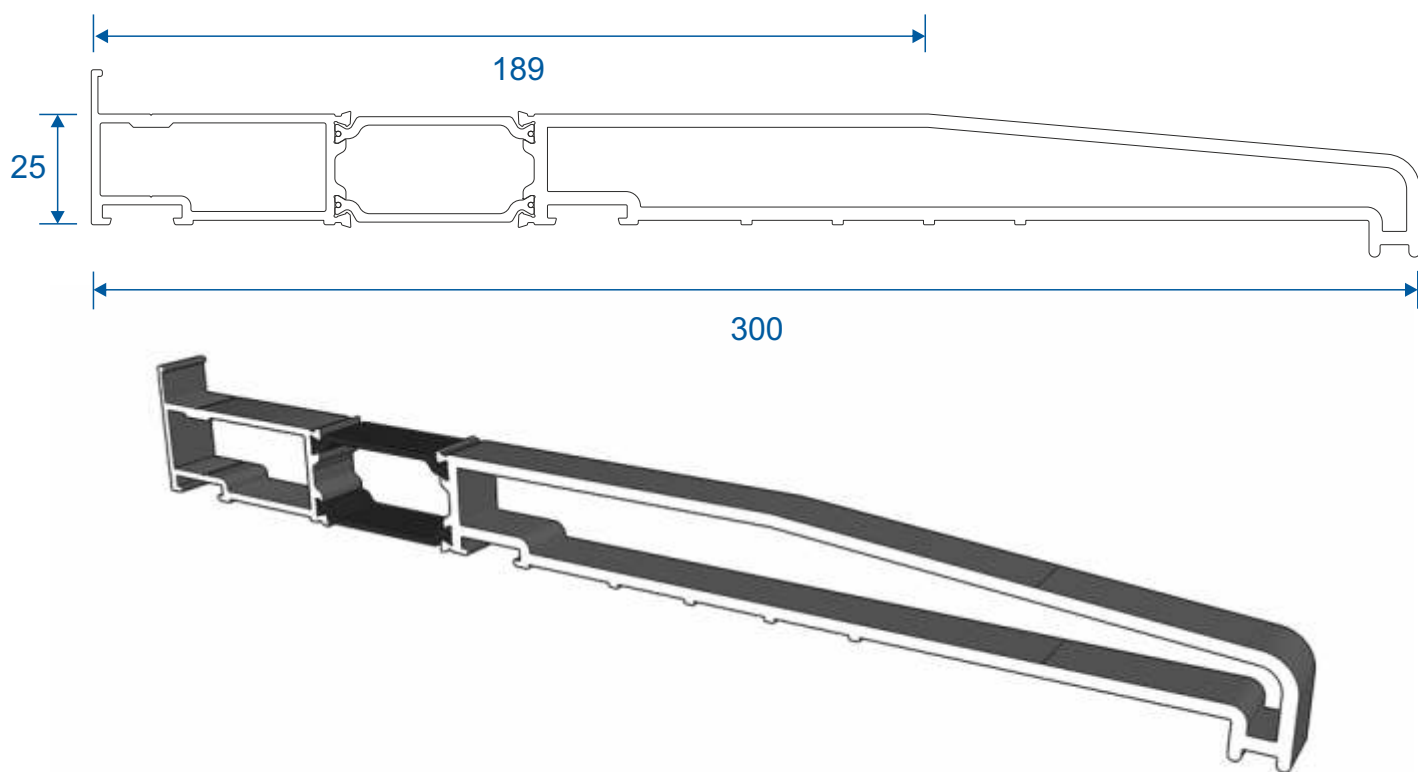

ETC478 - 300mm Cill For Three Track VG513