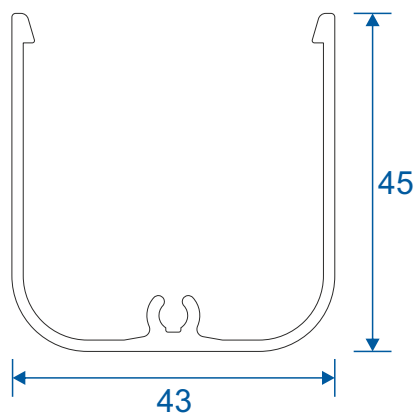

VG416 - 24mm Sash Bead

VG565 - Slim Interlock Bead

Cover Plates

VG514 - Two Track Cover

VG515 - Three Track Cover

VG537 - Slim Interlock Cover

VG530 - Interlock Cover

Slim Interlockers

VG535 - Slim Internal Interlock

VG536 - Slim External Interlock

VG534 - Slim Internal Interlock

VG539 - Slim Reinforced External Interlock

Heavy Duty Interlock

VG532 - Heavy Duty Section

VG533 - Heavy Duty Cover Cap

Meeting Stiles

VG542 - Meeting Stile (4 panels on two tracks)

VG632 - Meeting Stile (3 panels on a two tracks)

Head Extensions

VG572 - Two Track Head Extension For VG511N

VG573 - Three Track Head Extension For VG513N