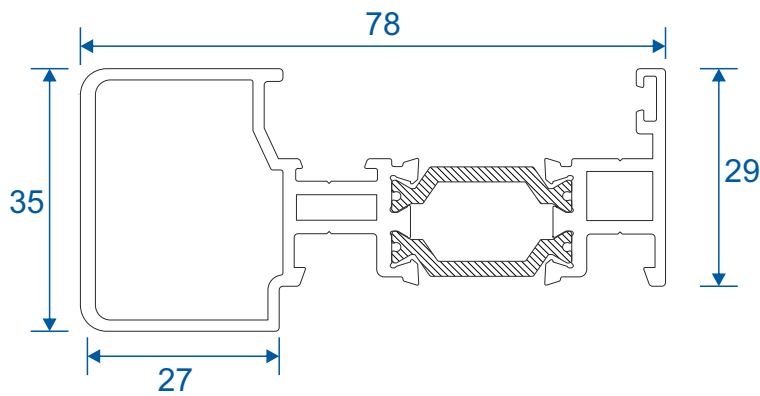

Meeting Stiles

4 Panel Stile	27
3 Panel, Two Track Stile	28

Outer Frames

VG511N - Two Track

VG513N - Three Track

Sash & Beads

VG521N - Sash

VG560 - 28mm Sash Bead

VG416 - 24mm Sash Bead

VG565 - Slim Interlock Bead

Cover Plates

VG514 - Two Track Cover

VG515 - Three Track Cover

VG537 - Slim Interlock Cover

VG530 - Interlock Cover

Slim Interlockers

VG535 - Slim Internal Interlock

VG536 - Slim External Interlock

VG534 - Slim Internal Interlock

VG539 - Slim Reinforced External Interlock

Heavy Duty Interlock

VG532 - Heavy Duty Section

VG533 - Heavy Duty Cover Cap