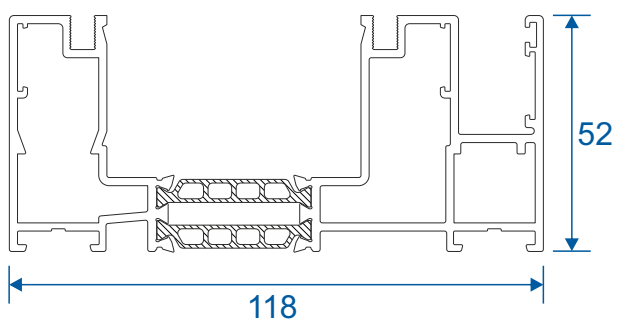

Penthouse Plus LS Patio

Section Identification Guide

DURATION
WINDOWS

Contents

Profiles

Outer Frames	3
Sash & Beads	4
Cover Plates	5
Slim / Slim Reinforced Interlock	6
Reinforced Interlock	7
Meeting Stiles	8
Head Extensions	9
Cills	10
PVC Parts & Extras	11

Two Track

Threshold	12
Threshold With Cill	13
Head	14
Head With Extension	15
Jamb	16

Three Track

Threshold	17
Threshold With Cill	18
Head	19
Head With Extension	20
Jamb	21

Interlocks

Slim - Standard & Medium Duty	22
Slim - Heavy Duty	23
Standard	24
Single Heavy Duty	25
Double Heavy Duty	26

Meeting Stiles

4 Panel Stile	27
3 Panel, Two Track Stile	28

Outer Frames

VG511N - Two Track

VG513N - Three Track

Sash & Beads

VG521N - Sash

VG560 - 28mm Sash Bead

VG416 - 24mm Sash Bead

VG565 - Slim Interlock Bead

Cover Plates

VG514 - Two Track Cover

VG515 - Three Track Cover

VG537 - Slim Interlock Cover

VG530 - Interlock Cover

Slim Interlockers