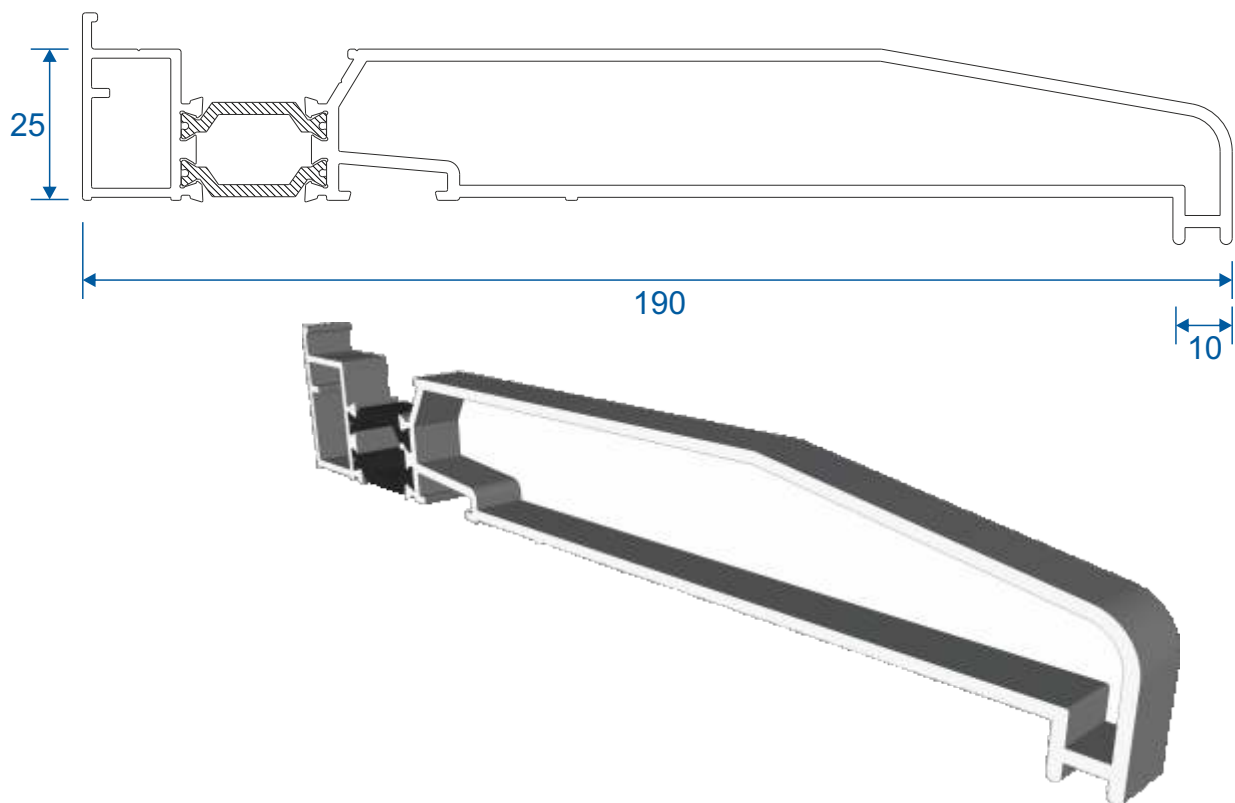

Cills

ETC458 - 190mm Cill