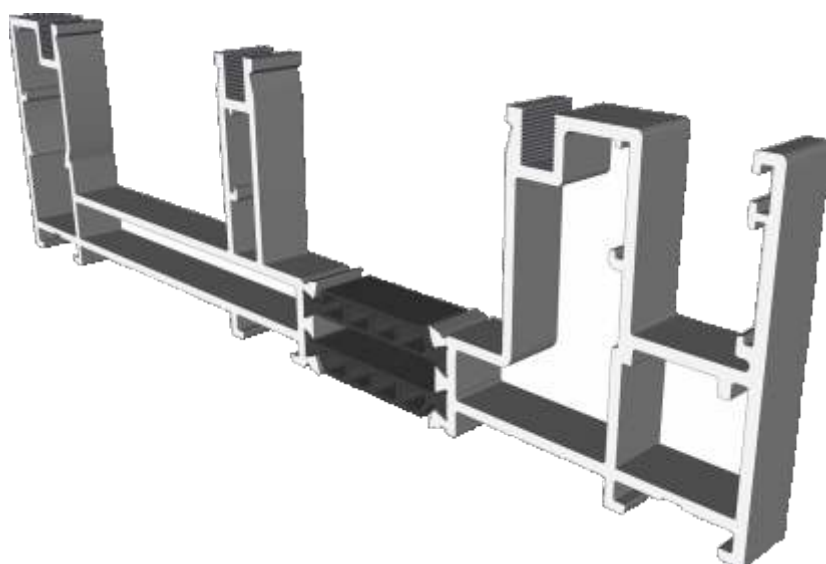

Two Track

Threshold	12
Threshold With Cill	13
Head	14
Head With Extension	15
Jamb	16

Three Track

Threshold	17
Threshold With Cill	18
Head	19
Head With Extension	20
Jamb	21

Interlocks

Slim - Standard & Medium Duty	22
Slim - Heavy Duty	23
Standard	24
Single Heavy Duty	25
Double Heavy Duty	26

Meeting Stiles

4 Panel Stile	27
3 Panel, Two Track Stile	28

Outer Frames

VG511N - Two Track

VG513N - Three Track

Sash & Beads

VG521N - Sash

VG560 - 28mm Sash Bead

VG416 - 24mm Sash Bead

VG565 - Slim Interlock Bead

Cover Plates

VG514 - Two Track Cover

VG515 - Three Track Cover

VG537 - Slim Interlock Cover

VG530 - Interlock Cover

Slim Interlockers

VG535 - Slim Internal Interlock

VG536 - Slim External Interlock

VG534 - Slim Internal Interlock

VG539 - Slim Reinforced External Interlock

Heavy Duty Interlock

VG532 - Heavy Duty Section

VG533 - Heavy Duty Cover Cap