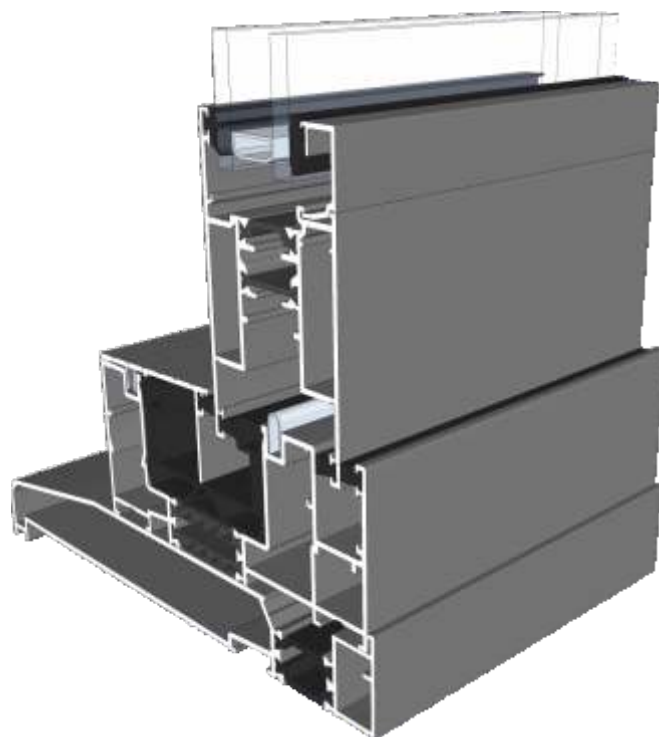

Two Track

Threshold With Cill