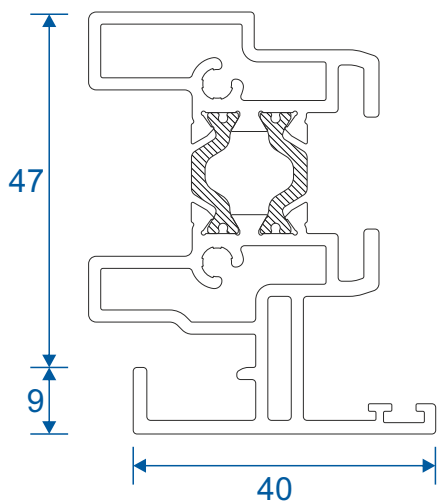

VG416 - 24mm Sash Bead

VG565 - Slim Interlock Bead

Cover Plates

VG514 - Two Track Cover

VG515 - Three Track Cover

VG537 - Slim Interlock Cover

VG530 - Interlock Cover

Slim Interlockers

VG535 - Slim Internal Interlock

VG536 - Slim External Interlock

VG534 - Slim Internal Interlock

VG539 - Slim Reinforced External Interlock

Heavy Duty Interlock

VG532 - Heavy Duty Section

VG533 - Heavy Duty Cover Cap

Meeting Stiles

VG542 - Meeting Stile (4 panels on two tracks)

VG632 - Meeting Stile (3 panels on a two tracks)

Head Extensions

VG572 - Two Track Head Extension For VG511N

VG573 - Three Track Head Extension For VG513N

Cills

ETC458 - 190mm Cill

ETC478 - 300mm Cill For Three Track VG513

PVC Parts & Extras

UG050 - PVC Infill

VG553 / UG852 - PVC Interlock & Infill

VG552N - PVC Slim Interlock

VL72 - Weather Drip