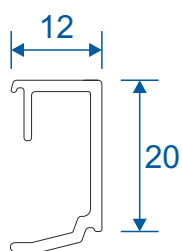

Penthouse Plus LS Patio

Section Identification Guide

DURATION
WINDOWS

Contents

Profiles

Outer Frames	3
Sash & Beads	4
Cover Plates	5
Slim / Slim Reinforced Interlock	6
Reinforced Interlock	7
Meeting Stiles	8
Head Extensions	9
Cills	10
PVC Parts & Extras	11

Two Track

Threshold	12
Threshold With Cill	13
Head	14
Head With Extension	15
Jamb	16

Three Track

Threshold	17
Threshold With Cill	18
Head	19
Head With Extension	20
Jamb	21

Interlocks

Slim - Standard & Medium Duty	22
Slim - Heavy Duty	23
Standard	24
Single Heavy Duty	25
Double Heavy Duty	26

Meeting Stiles

4 Panel Stile	27
3 Panel, Two Track Stile	28

Outer Frames

VG511N - Two Track

VG513N - Three Track

Sash & Beads

VG521N - Sash

VG560 - 28mm Sash Bead

VG416 - 24mm Sash Bead

VG565 - Slim Interlock Bead

Cover Plates

VG514 - Two Track Cover

VG515 - Three Track Cover

VG537 - Slim Interlock Cover

VG530 - Interlock Cover

Slim Interlockers