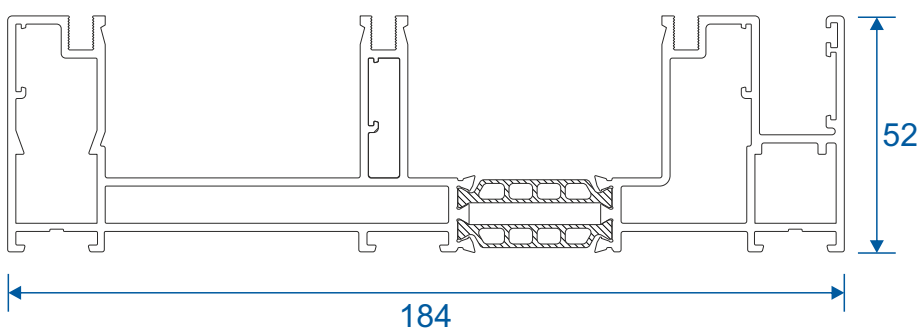

Two Track

Threshold	12
Threshold With Cill	13
Head	14
Head With Extension	15
Jamb	16

Three Track

Threshold	17
Threshold With Cill	18
Head	19
Head With Extension	20
Jamb	21

Interlocks

Slim - Standard & Medium Duty	22
Slim - Heavy Duty	23
Standard	24
Single Heavy Duty	25
Double Heavy Duty	26

Meeting Stiles

4 Panel Stile	27
3 Panel, Two Track Stile	28

Outer Frames

VG511N - Two Track

VG513N - Three Track

Sash & Beads

VG521N - Sash

VG560 - 28mm Sash Bead

VG416 - 24mm Sash Bead

VG565 - Slim Interlock Bead

Cover Plates

VG514 - Two Track Cover

VG515 - Three Track Cover

VG537 - Slim Interlock Cover

VG530 - Interlock Cover

Slim Interlockers