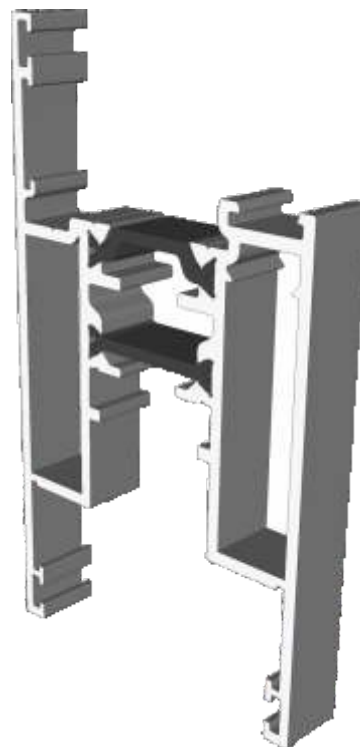

Sash & Beads

VG521N - Sash

VG560 - 28mm Sash Bead

VG416 - 24mm Sash Bead

VG565 - Slim Interlock Bead