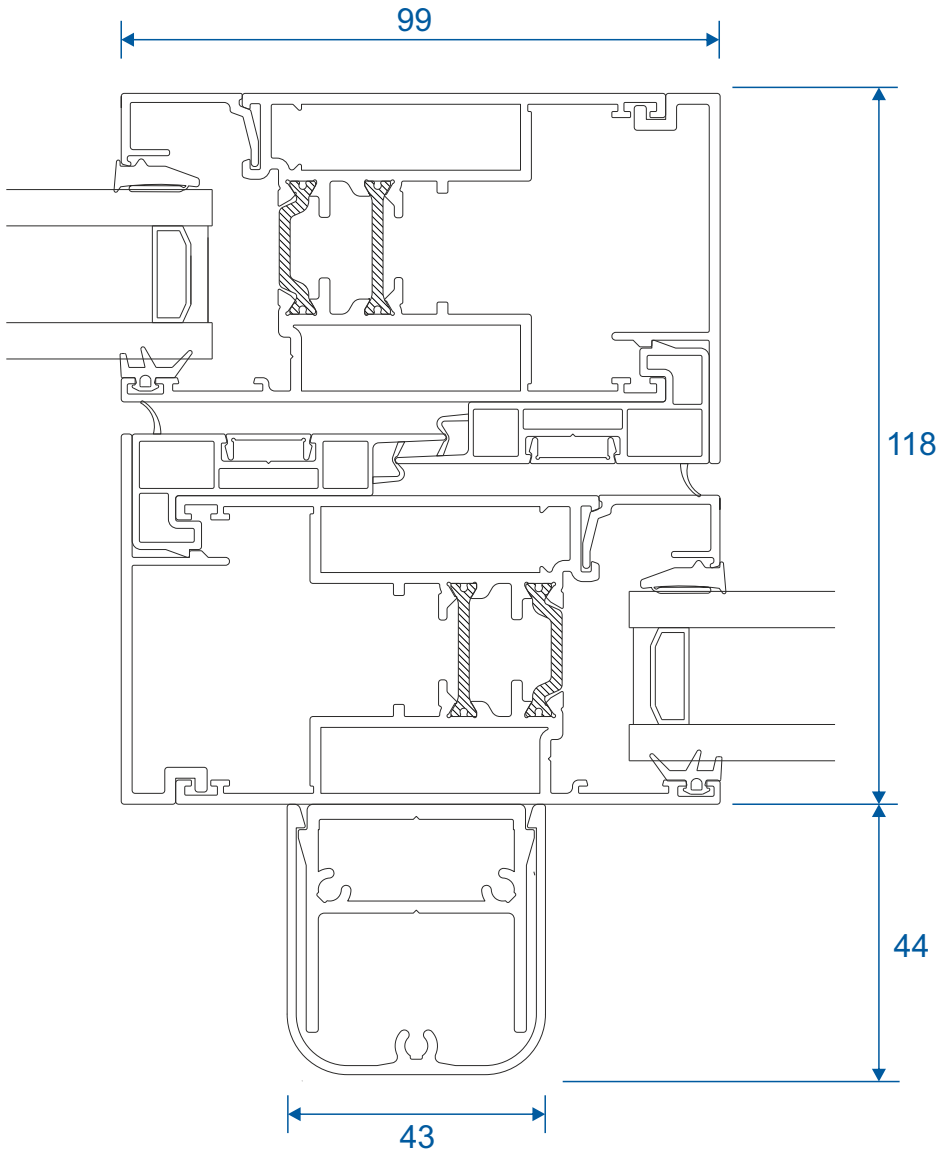

Two Track

Jamb

Three Track

Threshold

Three Track

Threshold With Cill

Three Track

Head

Three Track

Head With Extension (Used For Trickle Vents)

Three Track

Jamb

Interlocks

Slim - Standard Duty

Slim - Medium Duty

Interlocks

Slim - Heavy Duty

Interlocks

Single Heavy Duty

Interlocks

Standard

Interlocks

Double Heavy Duty

Only available on 2 or 4 panel configurations.

Meeting Stiles

Standard 4 Pane

Meeting Stiles

3 Panels On Two Tracks

Main Office & Factory

Units 4-5, t: 01268 681612 (20 lines)
Charfleets Road, f: 01268 510058
Canvey Island, e: sales@duration.co.uk
Essex. SS8 0PQ w: www.duration.co.uk