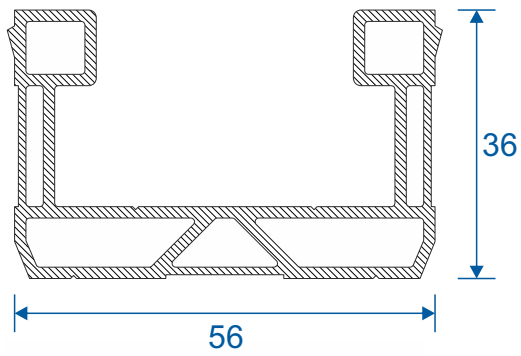

Cills

ETC458 - 190mm Cill

ETC478 - 300mm Cill For Three Track VG513

PVC Parts & Extras

UG050 - PVC Infill

VG553 / UG852 - PVC Interlock & Infill

VG552N - PVC Slim Interlock

VL72 - Weather Drip

Two Track

Threshold

Two Track

Threshold With Cill

Two Track

Head

Two Track

Head With Extension (Used For Trickle Vents)

Two Track

Jamb

Three Track

Threshold

Three Track

Threshold With Cill

Three Track

Head