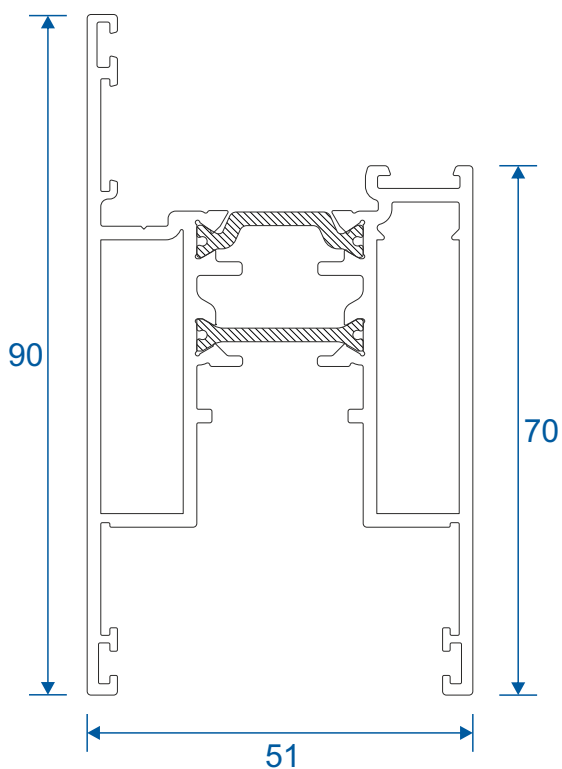

Penthouse Plus LS Patio

Section Identification Guide

DURATION
WINDOWS

Contents

Profiles

Outer Frames	3
Sash & Beads	4
Cover Plates	5
Slim / Slim Reinforced Interlock	6
Reinforced Interlock	7
Meeting Stiles	8
Head Extensions	9
Cills	10
PVC Parts & Extras	11

Two Track

Threshold	12
Threshold With Cill	13
Head	14
Head With Extension	15
Jamb	16

Three Track

Threshold	17
Threshold With Cill	18
Head	19
Head With Extension	20
Jamb	21

Interlocks

Slim - Standard & Medium Duty	22
Slim - Heavy Duty	23
Standard	24
Single Heavy Duty	25
Double Heavy Duty	26

Meeting Stiles

4 Panel Stile	27
3 Panel, Two Track Stile	28

Outer Frames

VG511N - Two Track

VG513N - Three Track

Sash & Beads

VG521N - Sash

VG560 - 28mm Sash Bead

VG416 - 24mm Sash Bead

VG565 - Slim Interlock Bead

Cover Plates

VG514 - Two Track Cover

VG515 - Three Track Cover

VG537 - Slim Interlock Cover

VG530 - Interlock Cover

Slim Interlockers