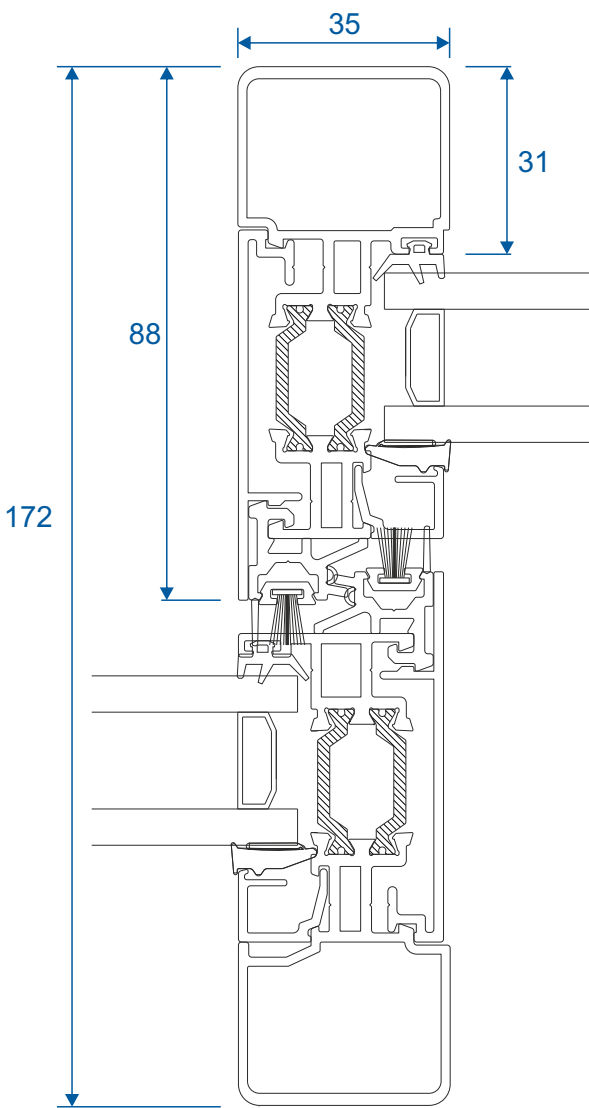

Two Track

Jamb

Three Track

Threshold

Three Track

Threshold With Cill

Three Track

Head

Three Track

Head With Extension (Used For Trickle Vents)

Three Track

Jamb

Interlocks

Slim - Standard Duty

Slim - Medium Duty

Interlocks

Slim - Heavy Duty

Interlocks

Single Heavy Duty

Interlocks

Standard

Interlocks

Double Heavy Duty

Only available on 2 or 4 panel configurations.

Meeting Stiles

Standard 4 Pane

Meeting Stiles

3 Panels On Two Tracks

Main Office & Factory

Units 4-5, t: 01268 681612 (20 lines)
Charfleets Road, f: 01268 510058
Canvey Island, e: sales@duration.co.uk
Essex. SS8 0PQ w: www.duration.co.uk