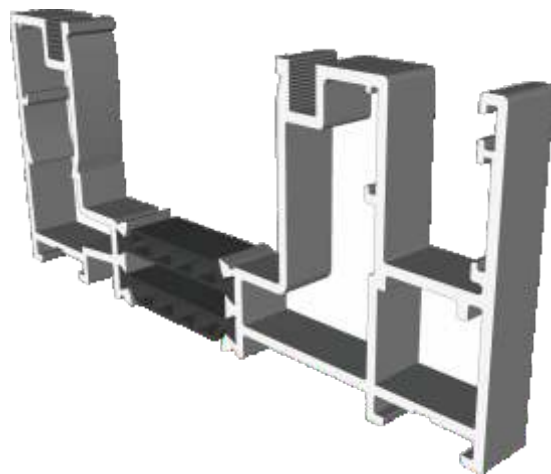

Outer Frames

VG511N - Two Track