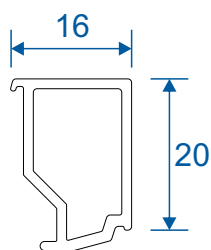

Two Track

Threshold	12
Threshold With Cill	13
Head	14
Head With Extension	15
Jamb	16

Three Track

Threshold	17
Threshold With Cill	18
Head	19
Head With Extension	20
Jamb	21

Interlocks

Slim - Standard & Medium Duty	22
Slim - Heavy Duty	23
Standard	24
Single Heavy Duty	25
Double Heavy Duty	26

Meeting Stiles

4 Panel Stile	27
3 Panel, Two Track Stile	28

Outer Frames

VG511N - Two Track

VG513N - Three Track

Sash & Beads

VG521N - Sash

VG560 - 28mm Sash Bead

VG416 - 24mm Sash Bead

VG565 - Slim Interlock Bead

Cover Plates

VG514 - Two Track Cover

VG515 - Three Track Cover

VG537 - Slim Interlock Cover

VG530 - Interlock Cover

Slim Interlockers