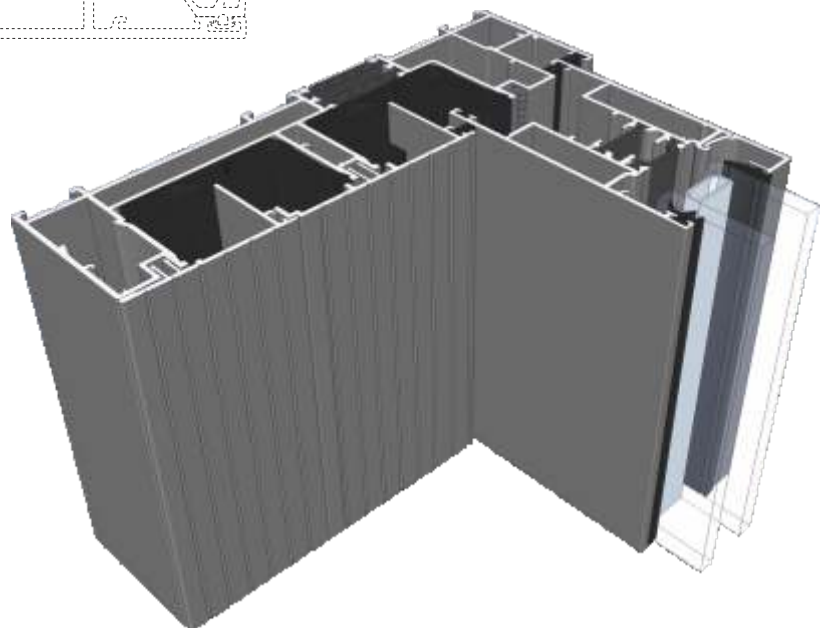

Two Track

Jamb

Three Track

Threshold

Three Track

Threshold With Cill

Three Track

Head

Three Track

Head With Extension (Used For Trickle Vents)

Three Track

Jamb

Interlocks

Slim - Standard Duty

Slim - Medium Duty

Interlocks

Slim - Heavy Duty

Interlocks

Single Heavy Duty

Interlocks

Standard

Interlocks

Double Heavy Duty

Only available on 2 or 4 panel configurations.