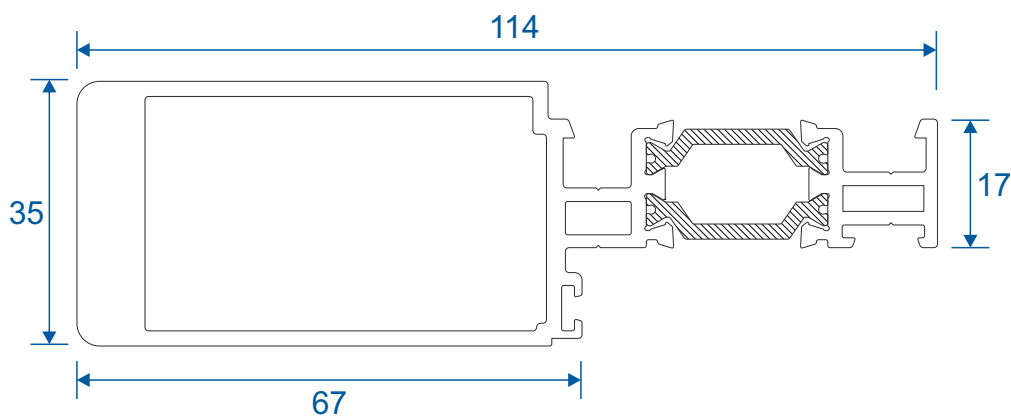

VG416 - 24mm Sash Bead

VG565 - Slim Interlock Bead

Cover Plates

VG514 - Two Track Cover

VG515 - Three Track Cover

VG537 - Slim Interlock Cover

VG530 - Interlock Cover

Slim Interlockers

VG535 - Slim Internal Interlock

VG536 - Slim External Interlock

VG534 - Slim Internal Interlock

VG539 - Slim Reinforced External Interlock

Heavy Duty Interlock

VG532 - Heavy Duty Section

VG533 - Heavy Duty Cover Cap

Meeting Stiles

VG542 - Meeting Stile (4 panels on two tracks)

VG632 - Meeting Stile (3 panels on a two tracks)

Head Extensions

VG572 - Two Track Head Extension For VG511N

VG573 - Three Track Head Extension For VG513N