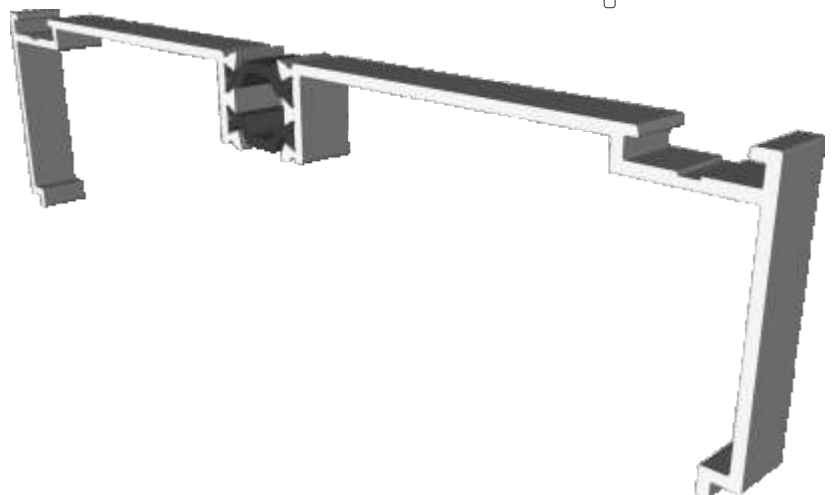

Meeting Stiles

VG542 - Meeting Stile (4 panels on two tracks)

VG632 - Meeting Stile (3 panels on a two tracks)

Head Extensions

VG572 - Two Track Head Extension For VG511N

VG573 - Three Track Head Extension For VG513N