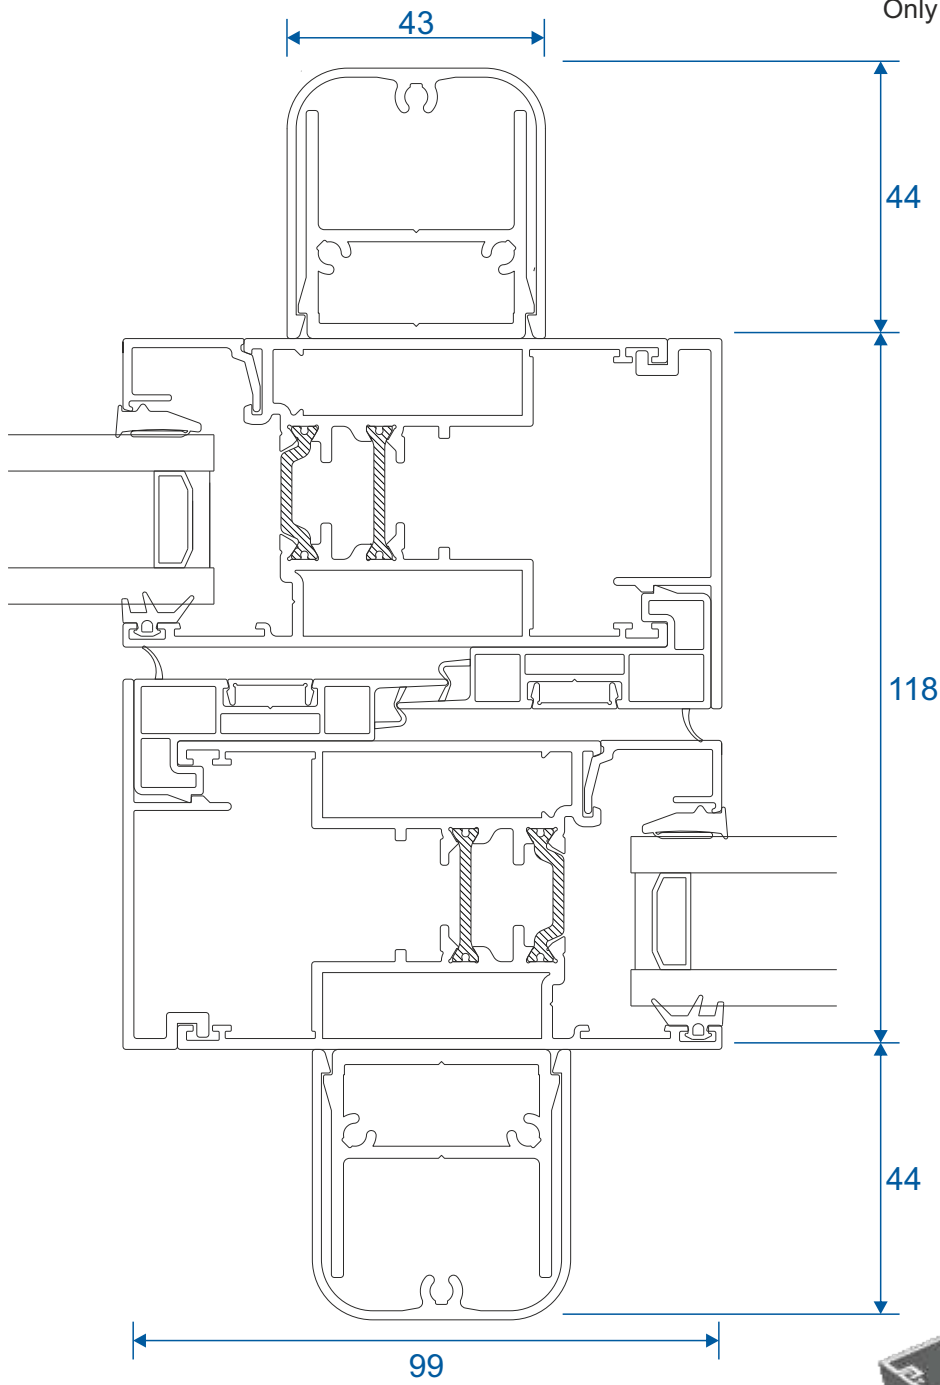

Slim - Heavy Duty

Interlocks

Single Heavy Duty

Interlocks

Standard

Interlocks

Double Heavy Duty

Only available on 2 or 4 panel configurations.

Meeting Stiles

Standard 4 Pane

Meeting Stiles

3 Panels On Two Tracks

Main Office & Factory

Units 4-5, t: 01268 681612 (20 lines)
Charfleets Road, f: 01268 510058
Canvey Island, e: sales@duration.co.uk
Essex. SS8 0PQ w: www.duration.co.uk