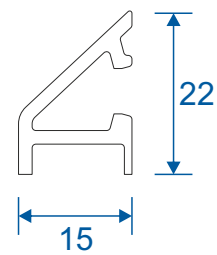

Cills

ETC458 - 190mm Cill

ETC478 - 300mm Cill For Three Track VG513

PVC Parts & Extras

UG050 - PVC Infill

VG553 / UG852 - PVC Interlock & Infill

VG552N - PVC Slim Interlock

VL72 - Weather Drip

Two Track

Threshold

Two Track

Threshold With Cill

Two Track

Head

Two Track

Head With Extension (Used For Trickle Vents)

Two Track

Jamb

Three Track

Threshold

Three Track

Threshold With Cill

Three Track

Head