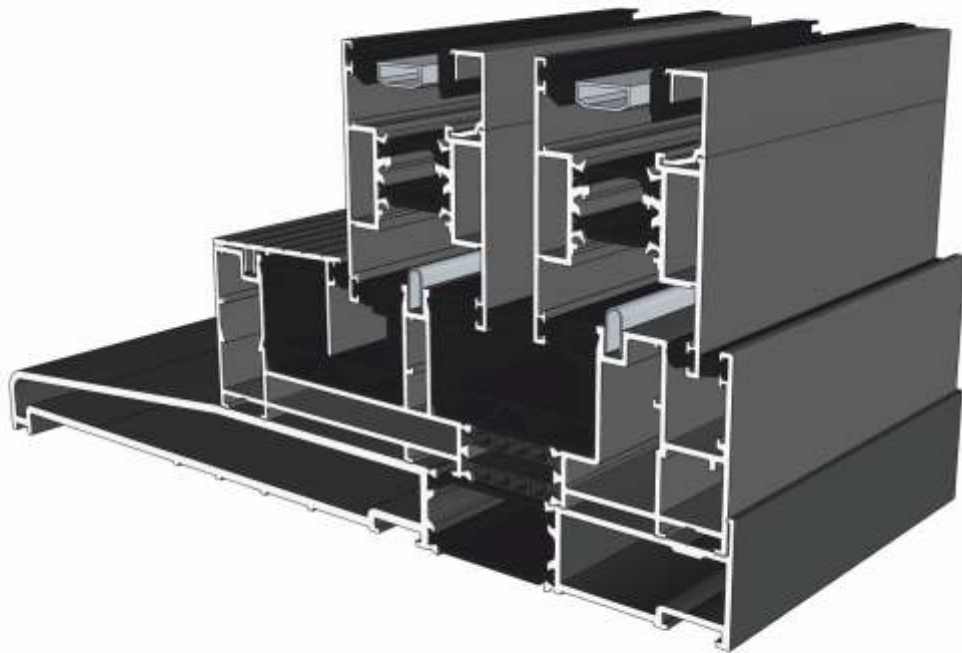

Two Track

Jamb

Three Track

Threshold

Three Track

Threshold With Cill

Three Track

Head

Three Track

Head With Extension (Used For Trickle Vents)

Three Track

Jamb

Interlocks

Slim - Standard Duty

Slim - Medium Duty

Interlocks

Slim - Heavy Duty

Interlocks

Single Heavy Duty

Interlocks

Standard

Interlocks

Double Heavy Duty

Only available on 2 or 4 panel configurations.