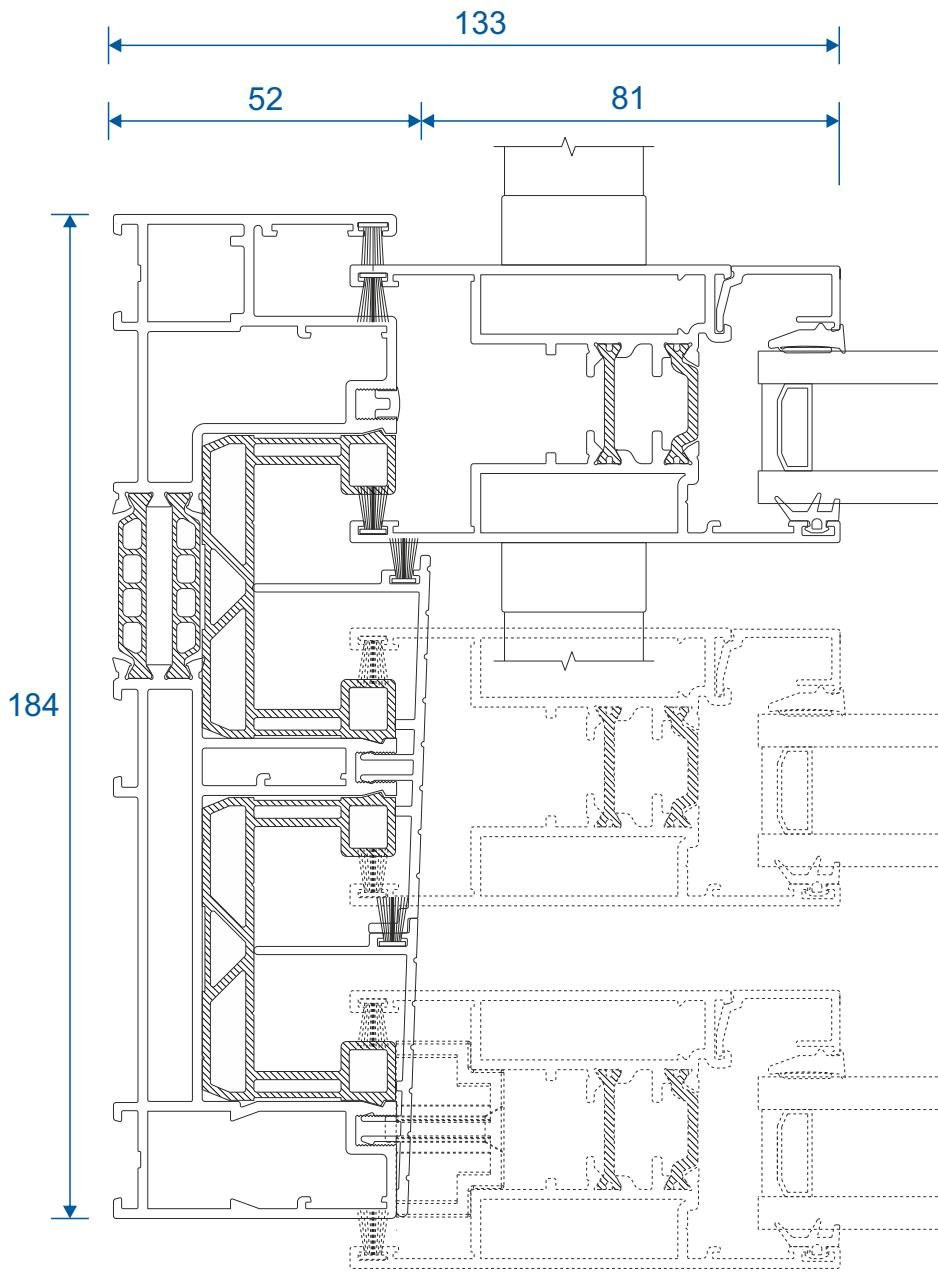

Three Track

Jamb