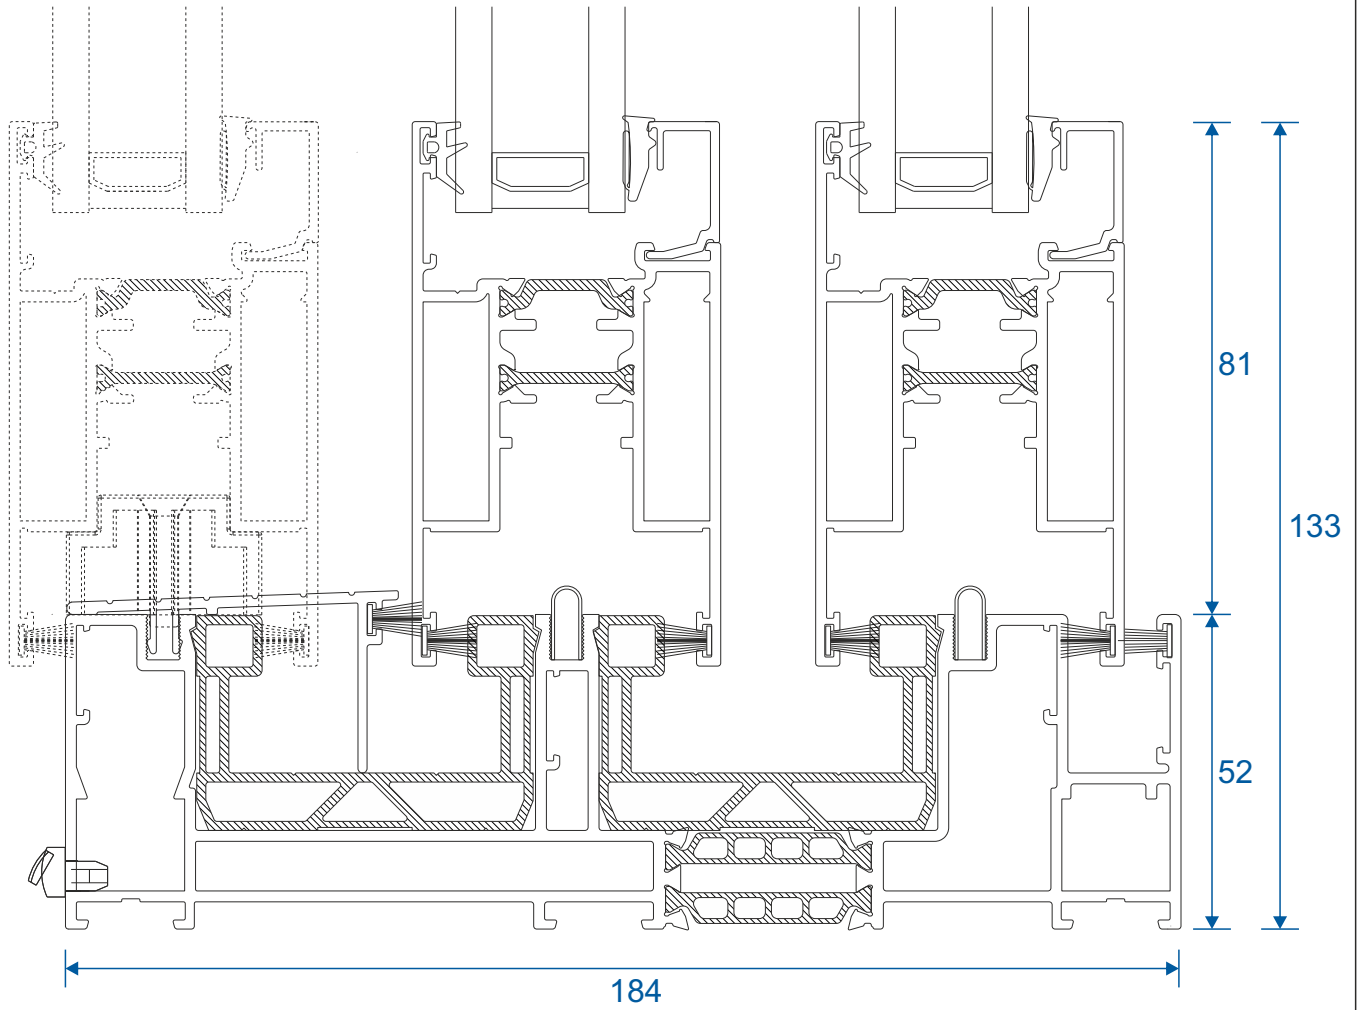

Two Track

Threshold

Two Track

Threshold With Cill

Two Track

Head

Two Track

Head With Extension (Used For Trickle Vents)

Two Track

Jamb

Three Track

Threshold

Three Track

Threshold With Cill

Three Track

Head