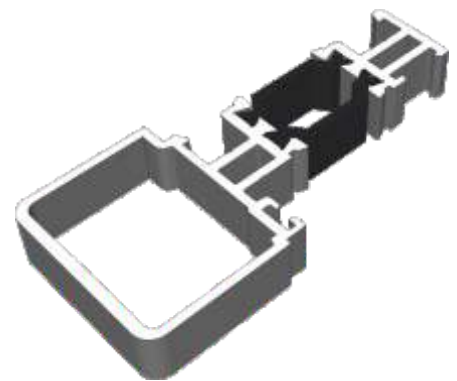

VG416 - 24mm Sash Bead

VG565 - Slim Interlock Bead

Cover Plates

VG514 - Two Track Cover

VG515 - Three Track Cover

VG537 - Slim Interlock Cover

VG530 - Interlock Cover

Slim Interlockers

VG535 - Slim Internal Interlock

VG536 - Slim External Interlock

VG534 - Slim Internal Interlock

VG539 - Slim Reinforced External Interlock

Heavy Duty Interlock

VG532 - Heavy Duty Section

VG533 - Heavy Duty Cover Cap