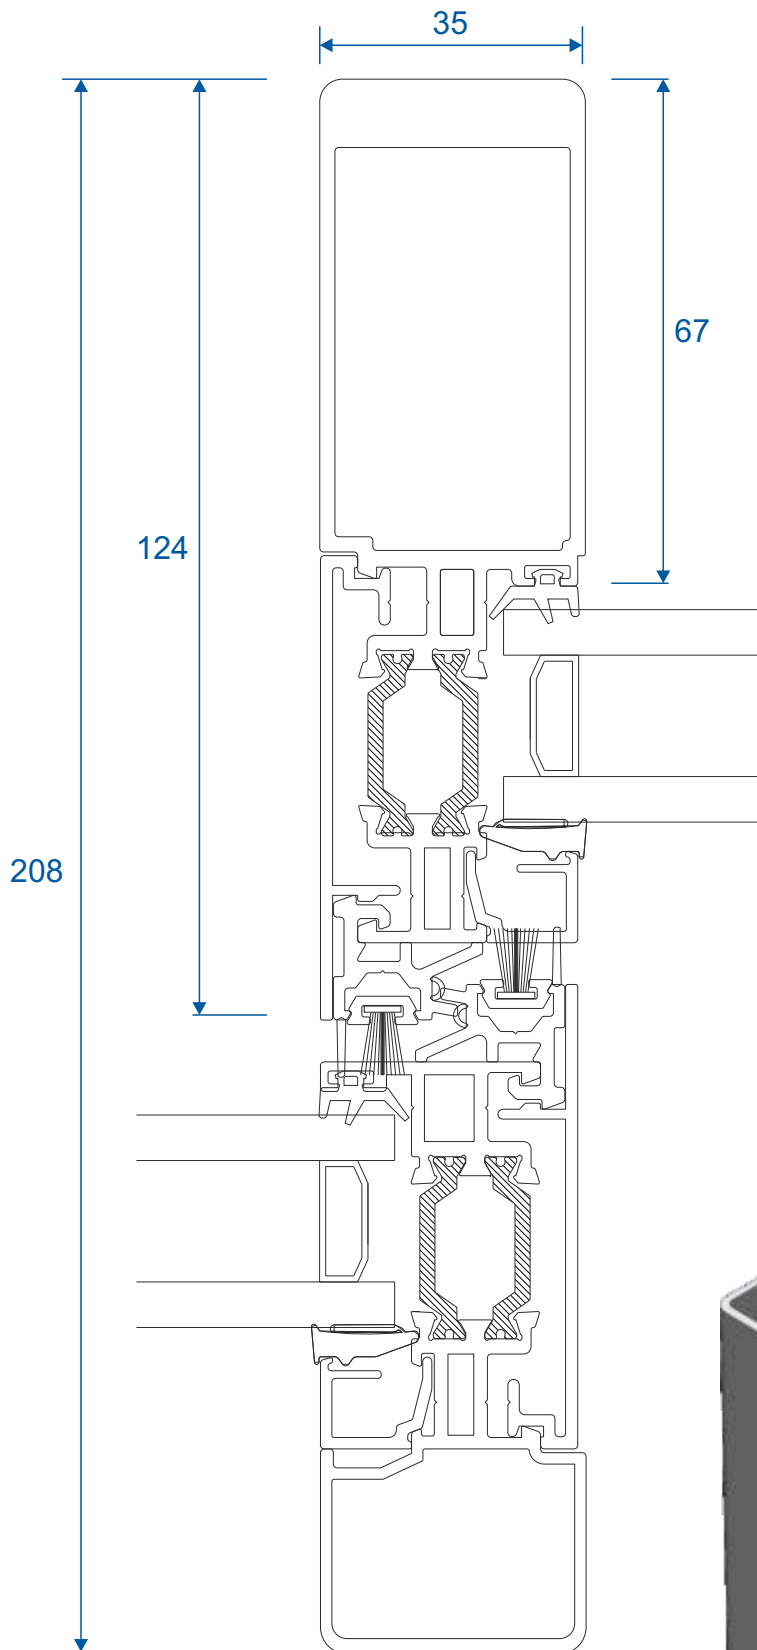

Two Track

Jamb

Three Track

Threshold

Three Track

Threshold With Cill

Three Track

Head

Three Track

Head With Extension (Used For Trickle Vents)

Three Track

Jamb

Interlocks

Slim - Standard Duty

Slim - Medium Duty

Interlocks

Slim - Heavy Duty

Interlocks

Single Heavy Duty

Interlocks

Standard

Interlocks

Double Heavy Duty

Only available on 2 or 4 panel configurations.