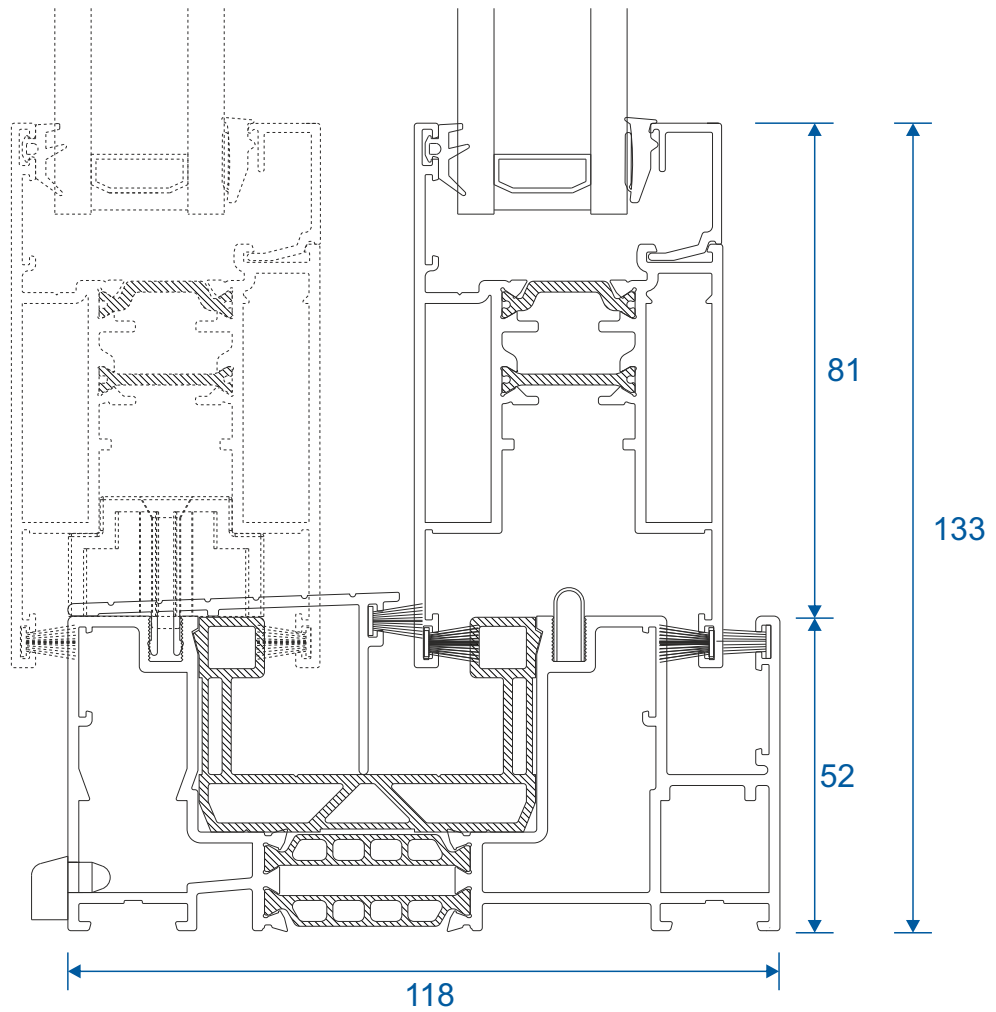

Cills

ETC458 - 190mm Cill

ETC478 - 300mm Cill For Three Track VG513

PVC Parts & Extras

UG050 - PVC Infill

VG553 / UG852 - PVC Interlock & Infill

VG552N - PVC Slim Interlock

VL72 - Weather Drip

Two Track

Threshold

Two Track

Threshold With Cill

Two Track

Head

Two Track

Head With Extension (Used For Trickle Vents)

Two Track

Jamb

Three Track

Threshold

Three Track

Threshold With Cill

Three Track

Head