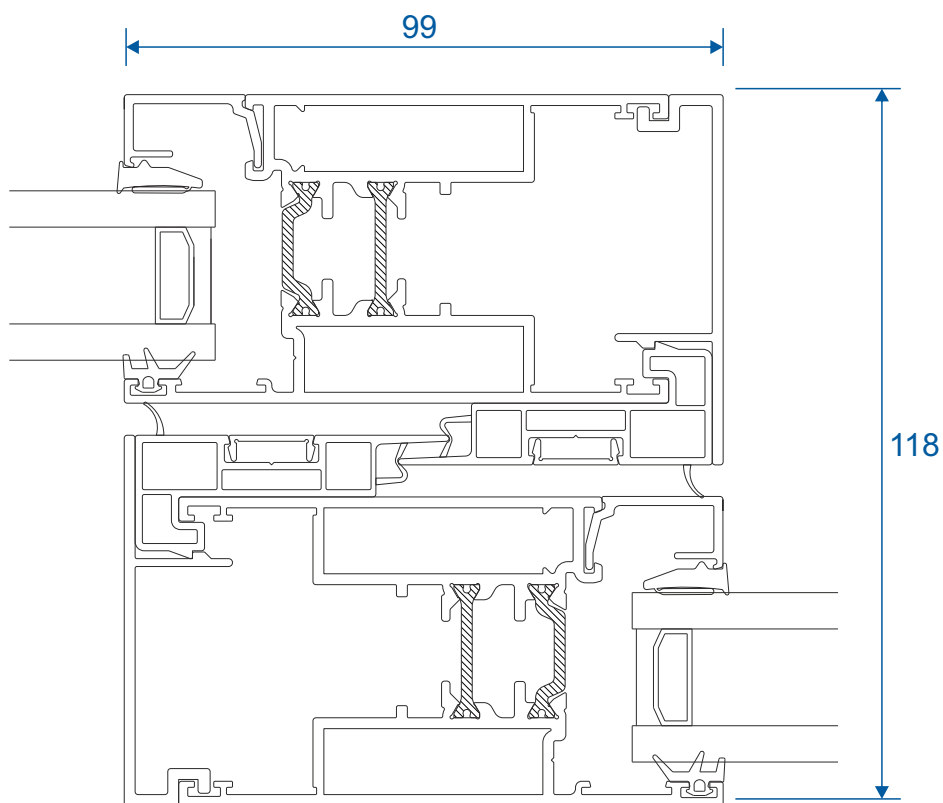

Slim - Heavy Duty

Interlocks

Single Heavy Duty

Interlocks

Standard

Interlocks

Double Heavy Duty

Only available on 2 or 4 panel configurations.

Meeting Stiles

Standard 4 Pane

Meeting Stiles

3 Panels On Two Tracks

Main Office & Factory

Units 4-5, t: 01268 681612 (20 lines)
Charfleets Road, f: 01268 510058
Canvey Island, e: sales@duration.co.uk
Essex. SS8 0PQ w: www.duration.co.uk