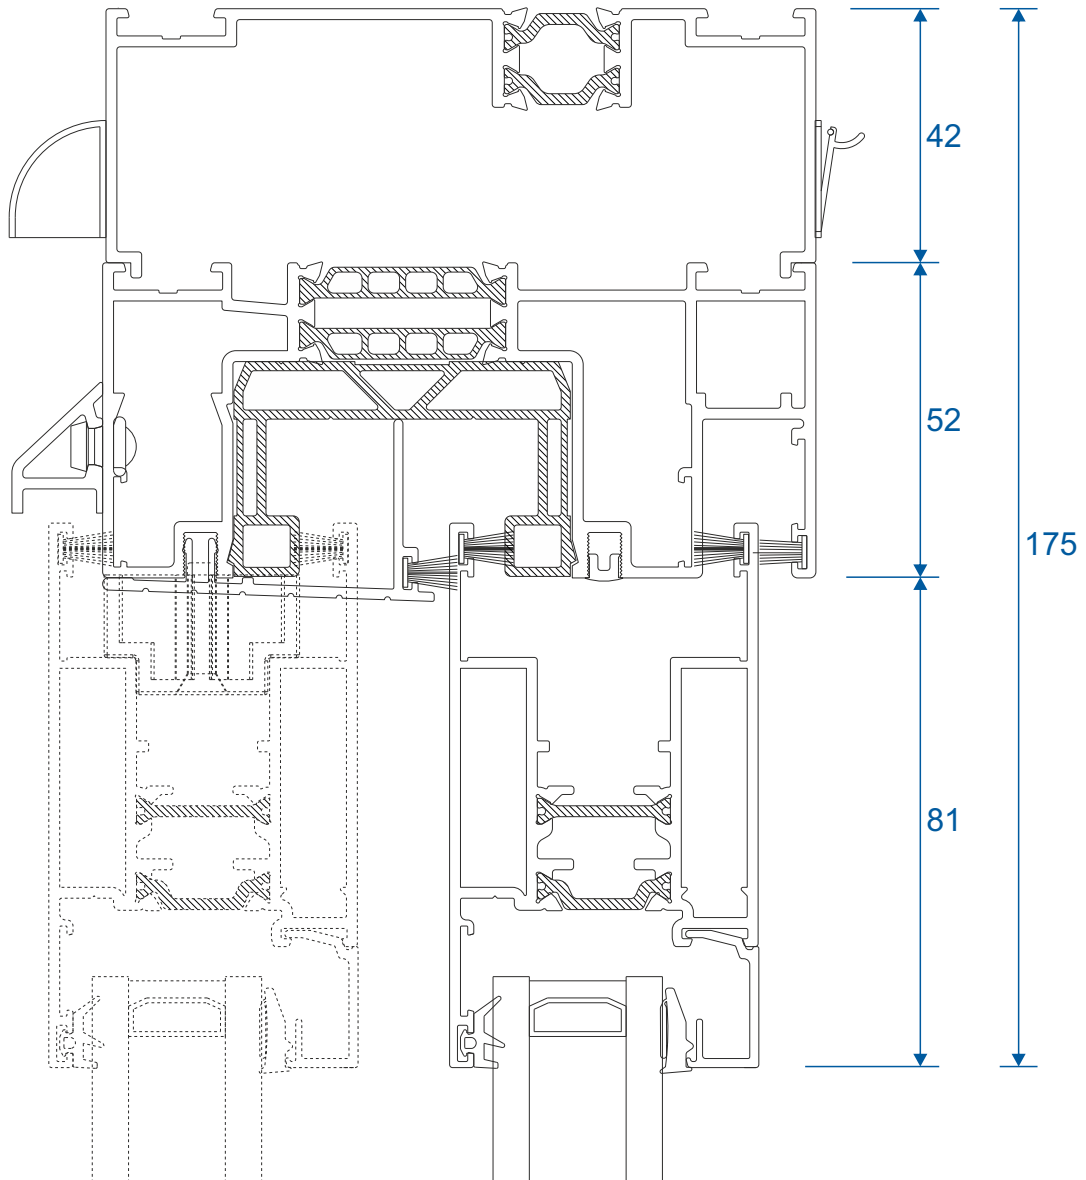

Two Track

Threshold

Two Track

Threshold With Cill

Two Track

Head

Two Track

Head With Extension (Used For Trickle Vents)

Two Track

Jamb

Three Track

Threshold

Three Track

Threshold With Cill

Three Track

Head