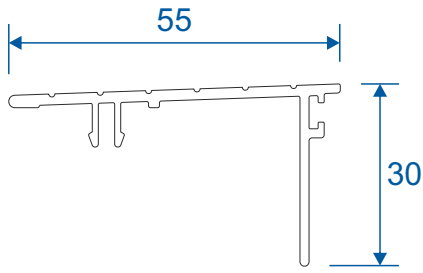

Meeting Stiles

4 Panel Stile	27
3 Panel, Two Track Stile	28

Outer Frames

VG511N - Two Track

VG513N - Three Track

Sash & Beads

VG521N - Sash

VG560 - 28mm Sash Bead

VG416 - 24mm Sash Bead

VG565 - Slim Interlock Bead

Cover Plates

VG514 - Two Track Cover

VG515 - Three Track Cover

VG537 - Slim Interlock Cover

VG530 - Interlock Cover

Slim Interlockers

VG535 - Slim Internal Interlock

VG536 - Slim External Interlock

VG534 - Slim Internal Interlock

VG539 - Slim Reinforced External Interlock

Heavy Duty Interlock

VG532 - Heavy Duty Section

VG533 - Heavy Duty Cover Cap