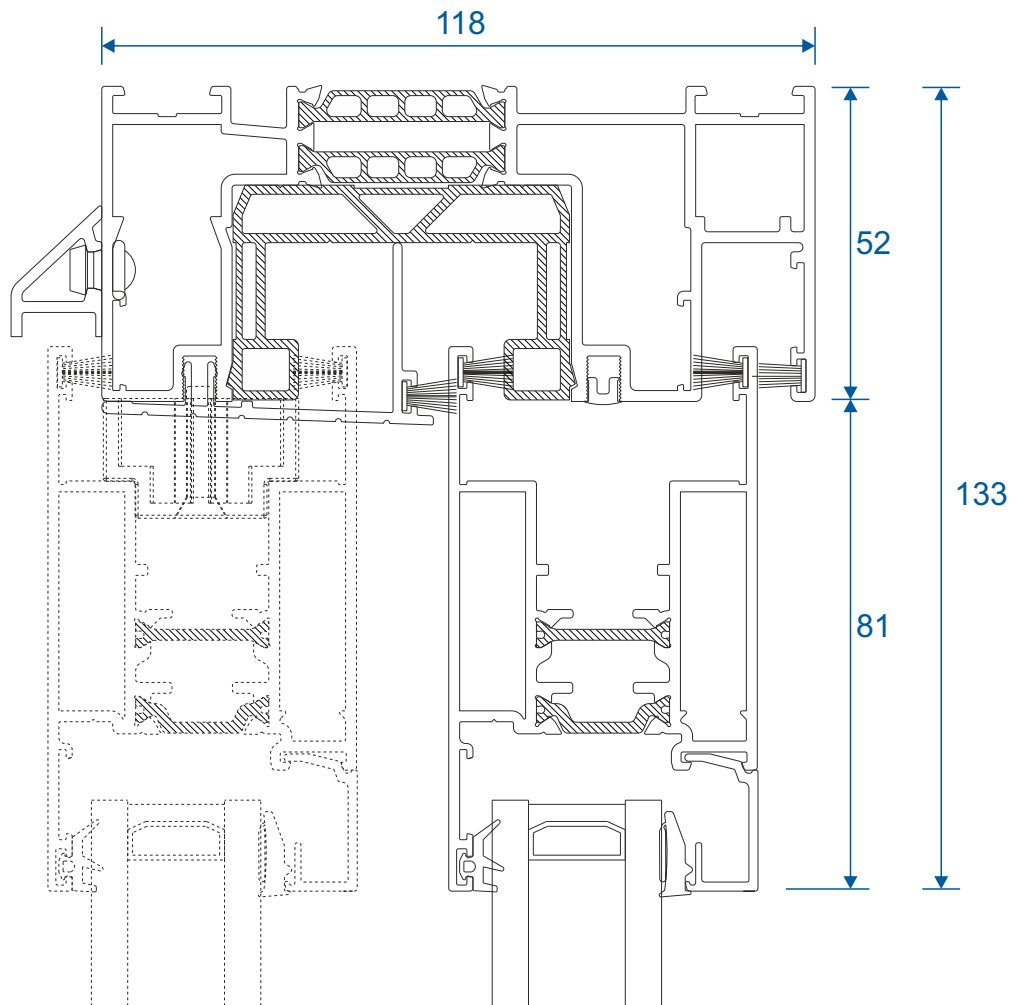

Two Track

Threshold

Two Track

Threshold With Cill

Two Track

Head

Two Track

Head With Extension (Used For Trickle Vents)

Two Track

Jamb

Three Track

Threshold

Three Track

Threshold With Cill

Three Track

Head