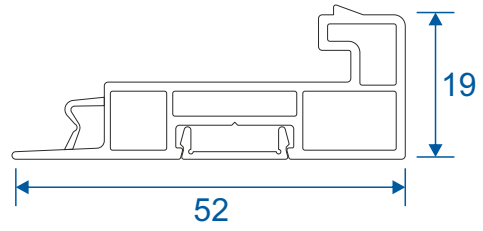

Cills

ETC458 - 190mm Cill

ETC478 - 300mm Cill For Three Track VG513

PVC Parts & Extras

UG050 - PVC Infill

VG553 / UG852 - PVC Interlock & Infill

VG552N - PVC Slim Interlock

VL72 - Weather Drip

Two Track

Threshold

Two Track

Threshold With Cill

Two Track

Head

Two Track

Head With Extension (Used For Trickle Vents)

Two Track

Jamb

Three Track

Threshold

Three Track

Threshold With Cill

Three Track

Head