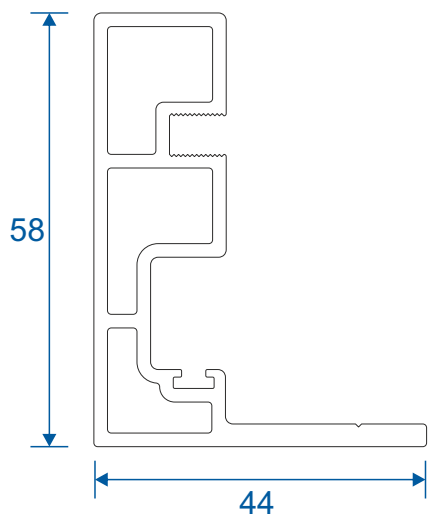

VG416 - 24mm Sash Bead

VG565 - Slim Interlock Bead

Cover Plates

VG514 - Two Track Cover

VG515 - Three Track Cover

VG537 - Slim Interlock Cover

VG530 - Interlock Cover

Slim Interlockers

VG535 - Slim Internal Interlock

VG536 - Slim External Interlock

VG534 - Slim Internal Interlock

VG539 - Slim Reinforced External Interlock

Heavy Duty Interlock

VG532 - Heavy Duty Section

VG533 - Heavy Duty Cover Cap

Meeting Stiles

VG542 - Meeting Stile (4 panels on two tracks)

VG632 - Meeting Stile (3 panels on a two tracks)

Head Extensions

VG572 - Two Track Head Extension For VG511N

VG573 - Three Track Head Extension For VG513N